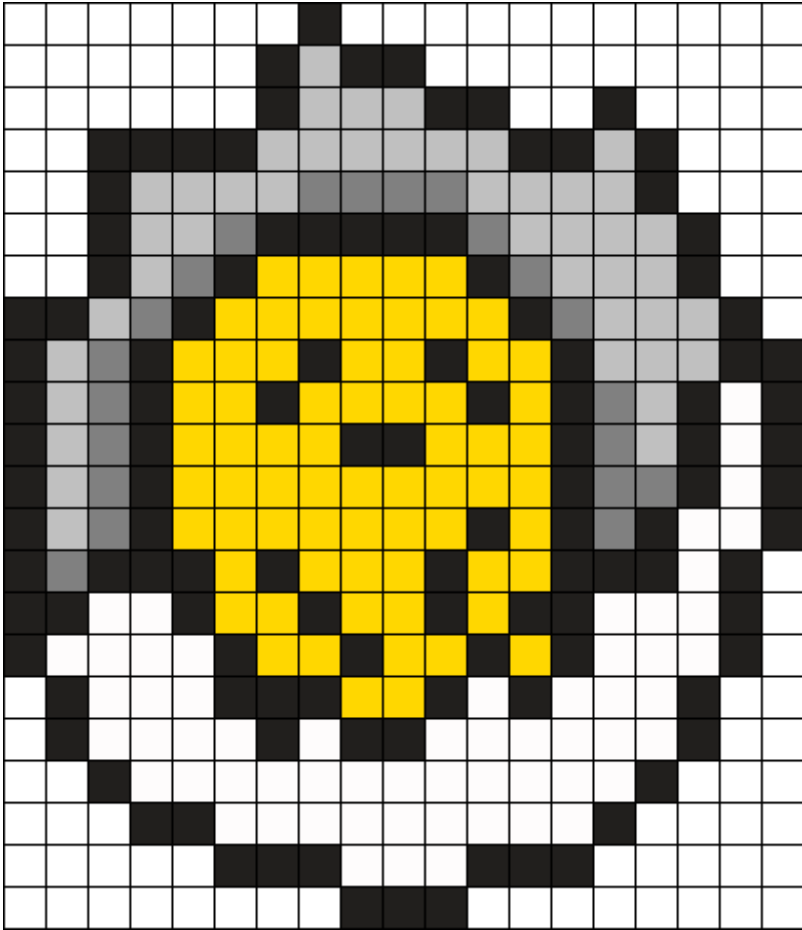

Kawaii Gudetama In Shell Kandi Pattern

Created by: killedurfaceson

19 columns wide x 22 rows tall

841 115 60 43 21 68