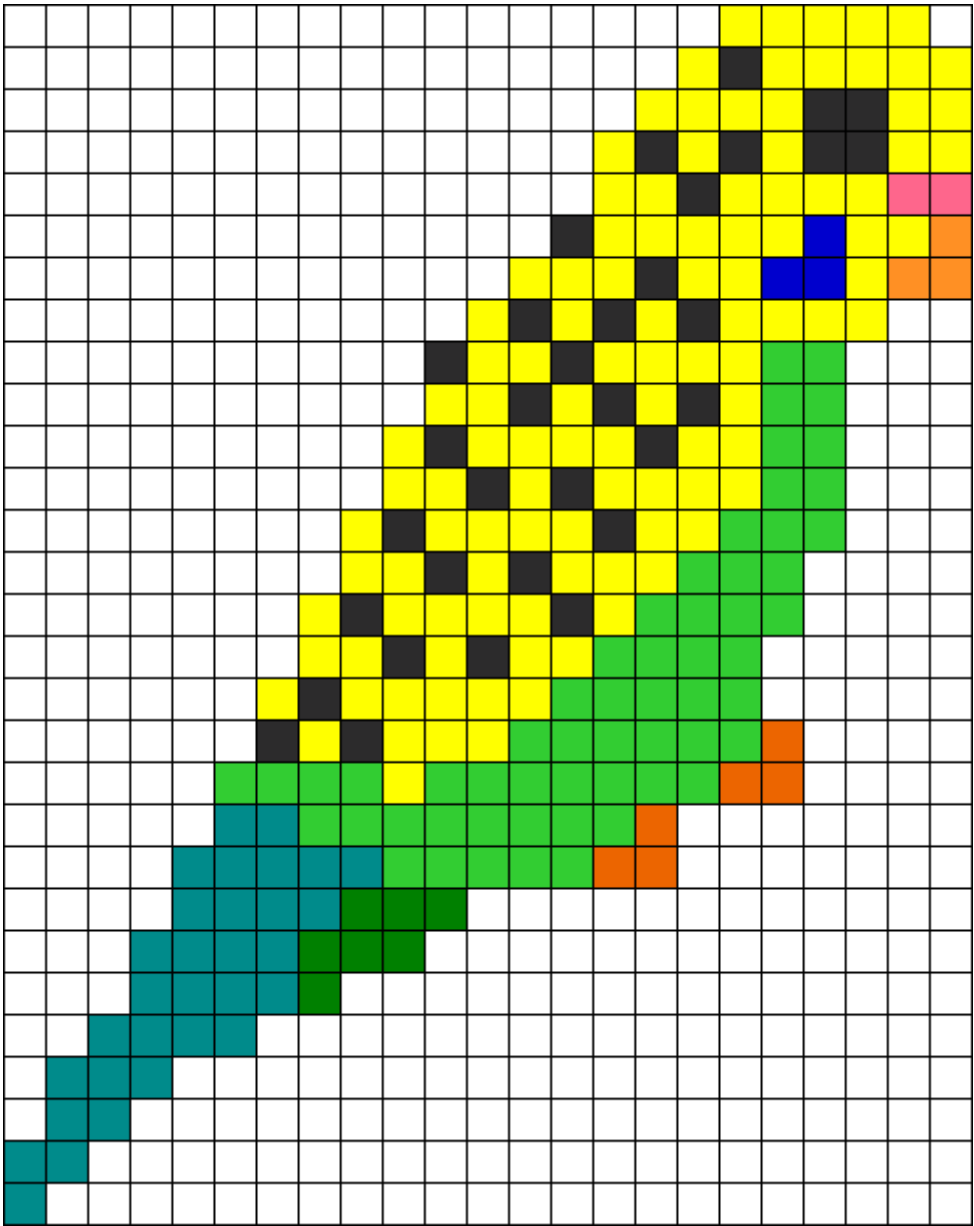

Green Female Parakeet Kandi Pattern

Created by: FruitfulEden

23 columns wide x 29 rows tall

108	2	3	33	3	6	7	57	31
-----	---	---	----	---	---	---	----	----