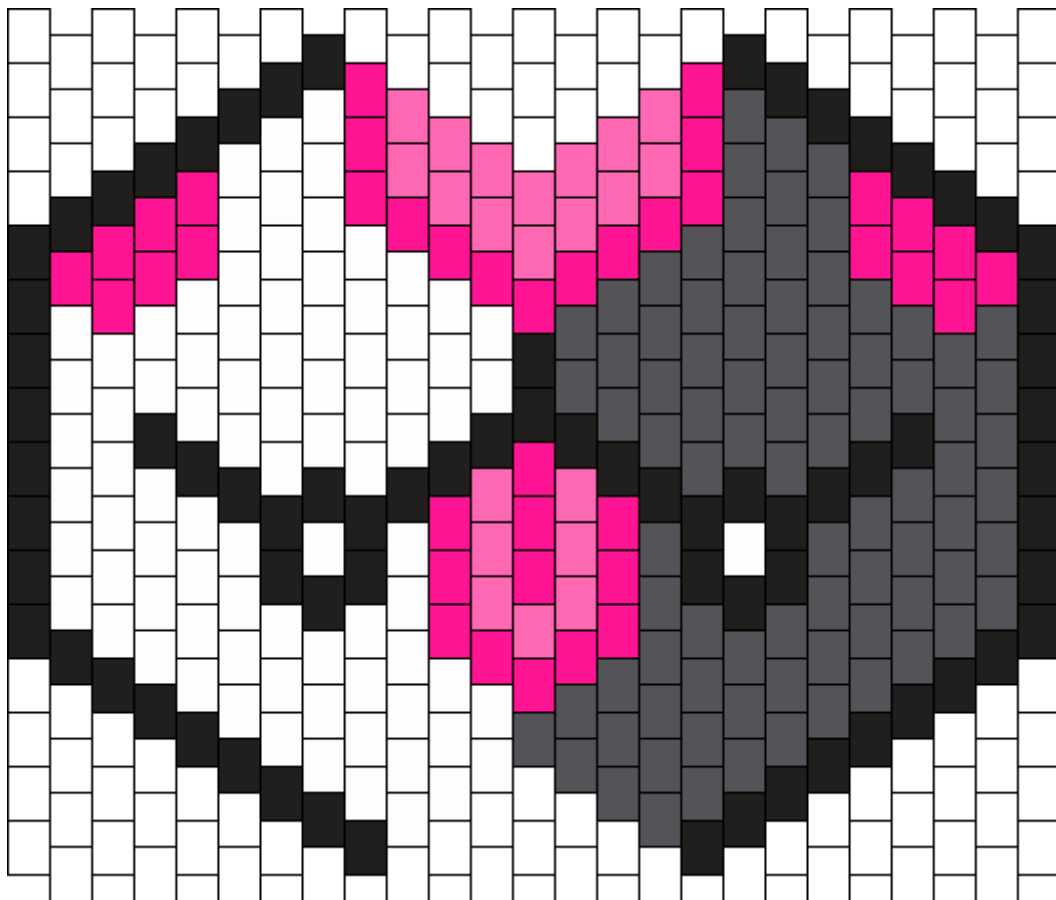

Cute Furry Mask Kandi Pattern

Created by: xK3LL1Nx

25 columns wide x 16 rows tall

72	86	39	21	85
----	----	----	----	----