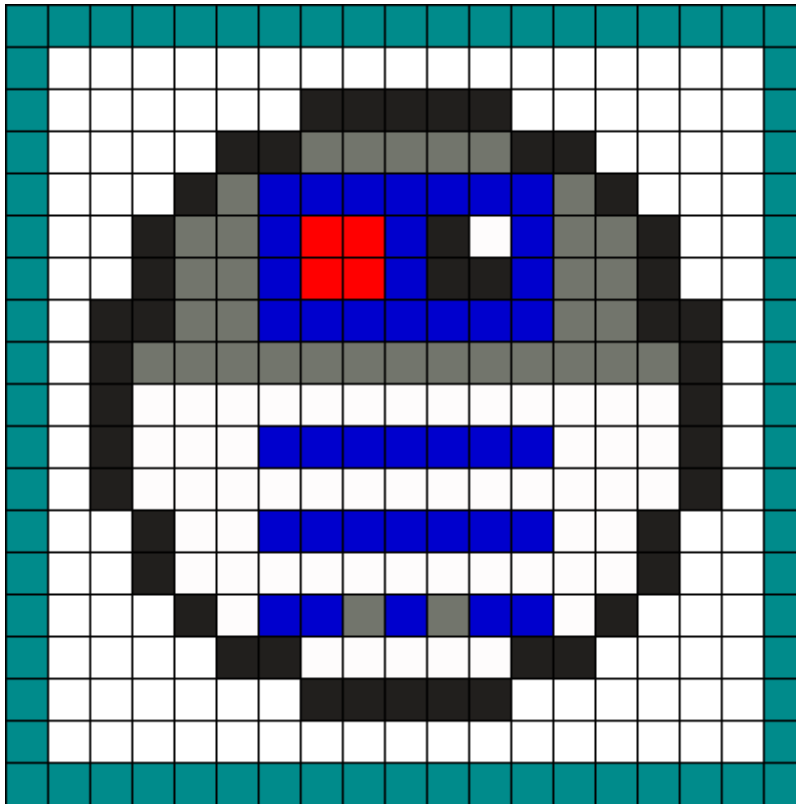

R2d2 Coaster Kandi Pattern

Created by: tashar_h

19 columns wide x 19 rows tall

34	45	55	72	39	4
----	----	----	----	----	---