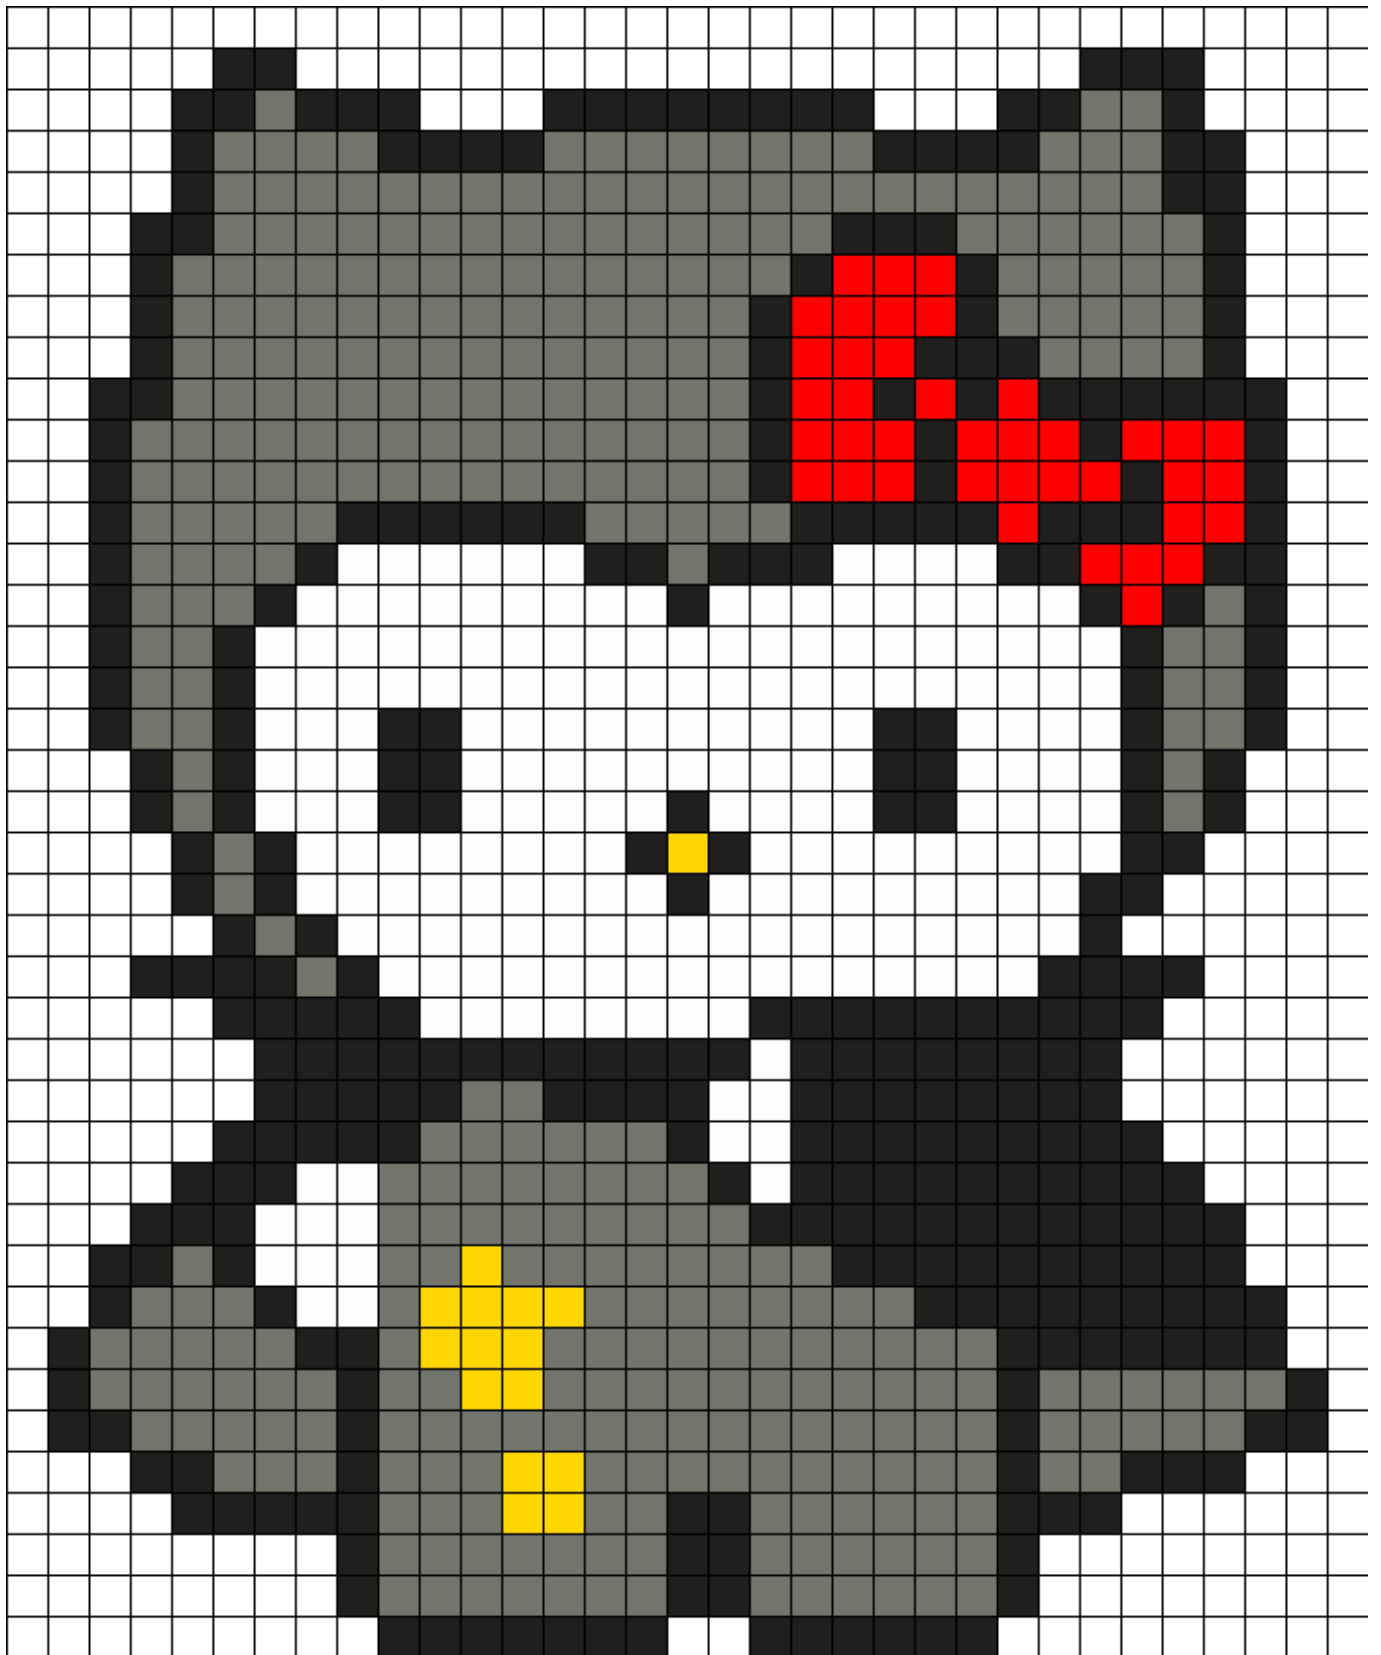

Hello Kitty Vampire Kandi Pattern

Created by: tashar_h

33 columns wide x 40 rows tall

343

15

39

213

372