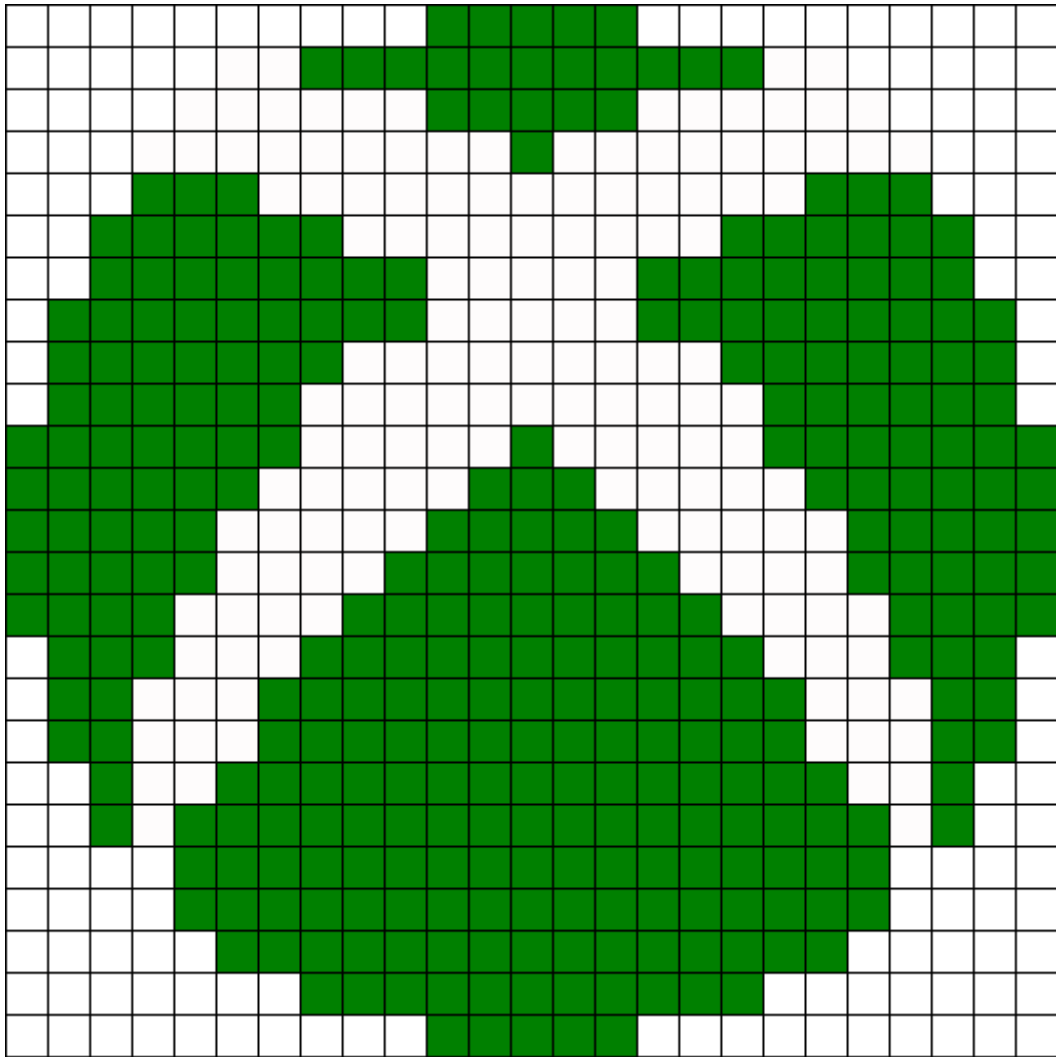

Xbox Logo Kandi Pattern

Created by: Miste0r

25 columns wide x 25 rows tall

331

156