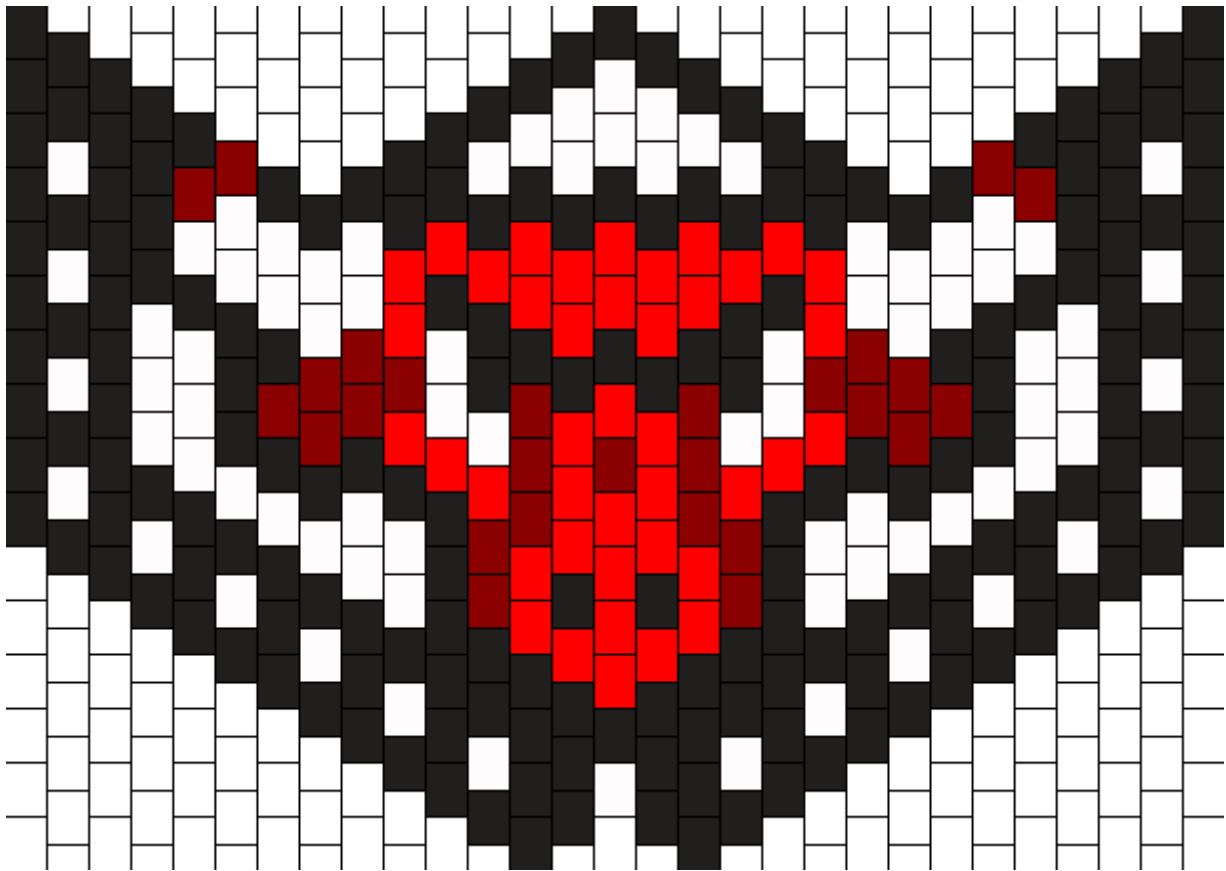

# Bulls Mask Kandi Pattern

Created by: Schimanski

28 columns wide x 15 rows tall

188	27	79	41
-----	----	----	----