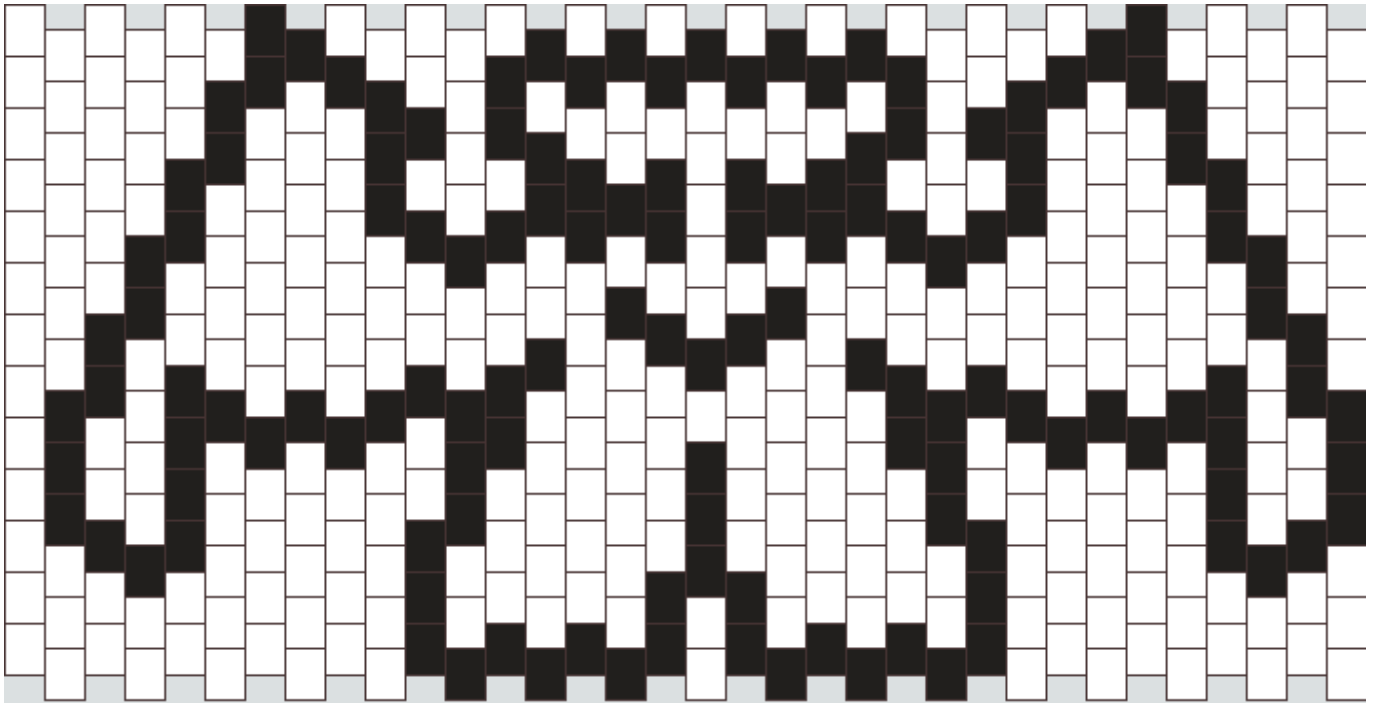

Marshmello Wings Kandi Pattern

Created by: Eterni

34 columns wide x 13 rows tall

307 135