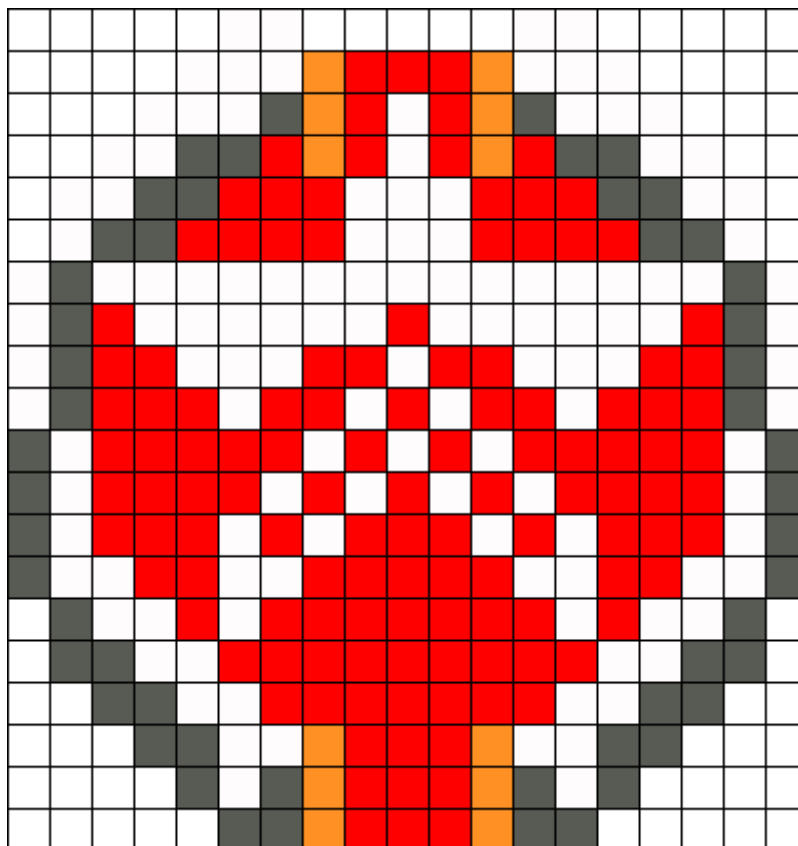

# Mass Effect Renegade Kandi Pattern

Created by: AJKnightmare

19 columns wide x 20 rows tall

125

52

12

122