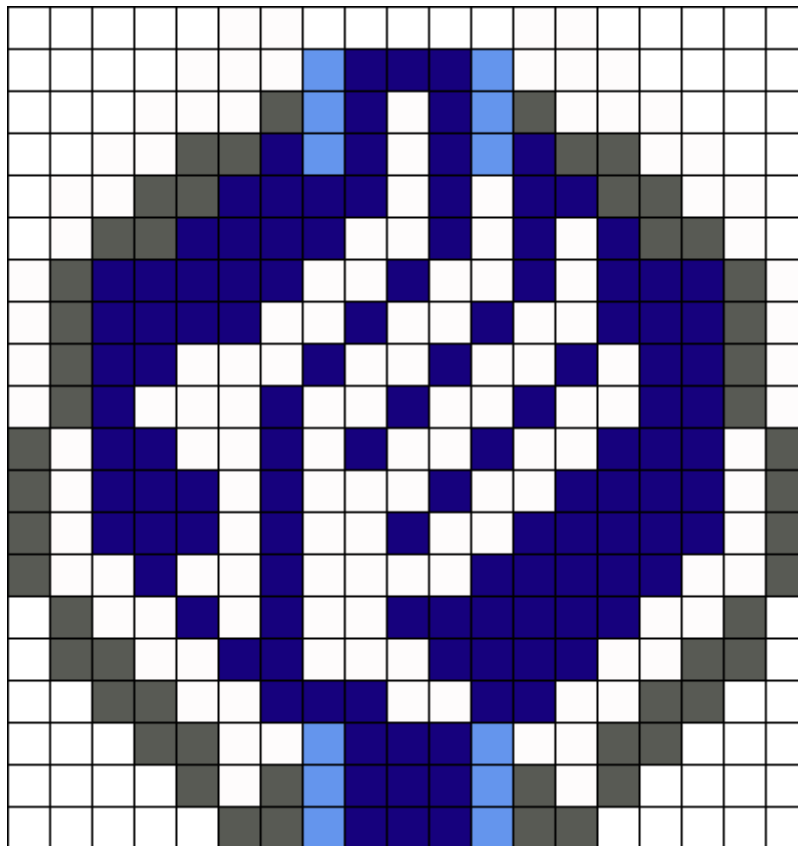

Mass Effect Paragon Kandi Pattern

Created by: AJKnightmare

19 columns wide x 20 rows tall

130

12

117

52