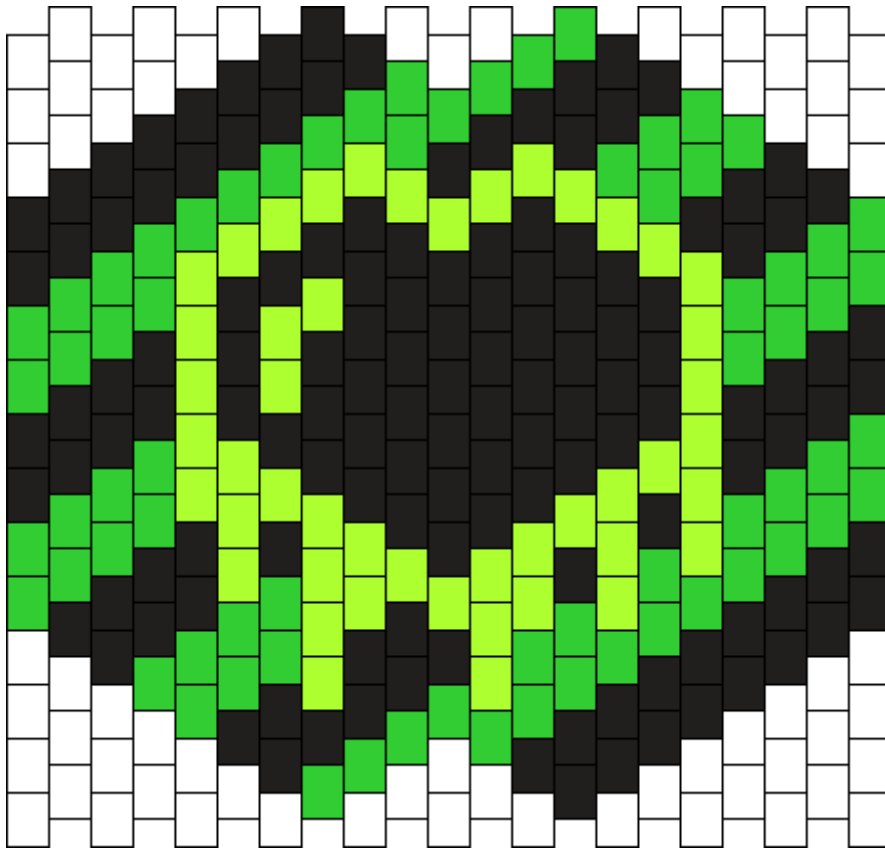

Green Mask With Heart Kandi Pattern

Created by: Literally_Aiden

21 columns wide x 15 rows tall

134	47	69
-----	----	----