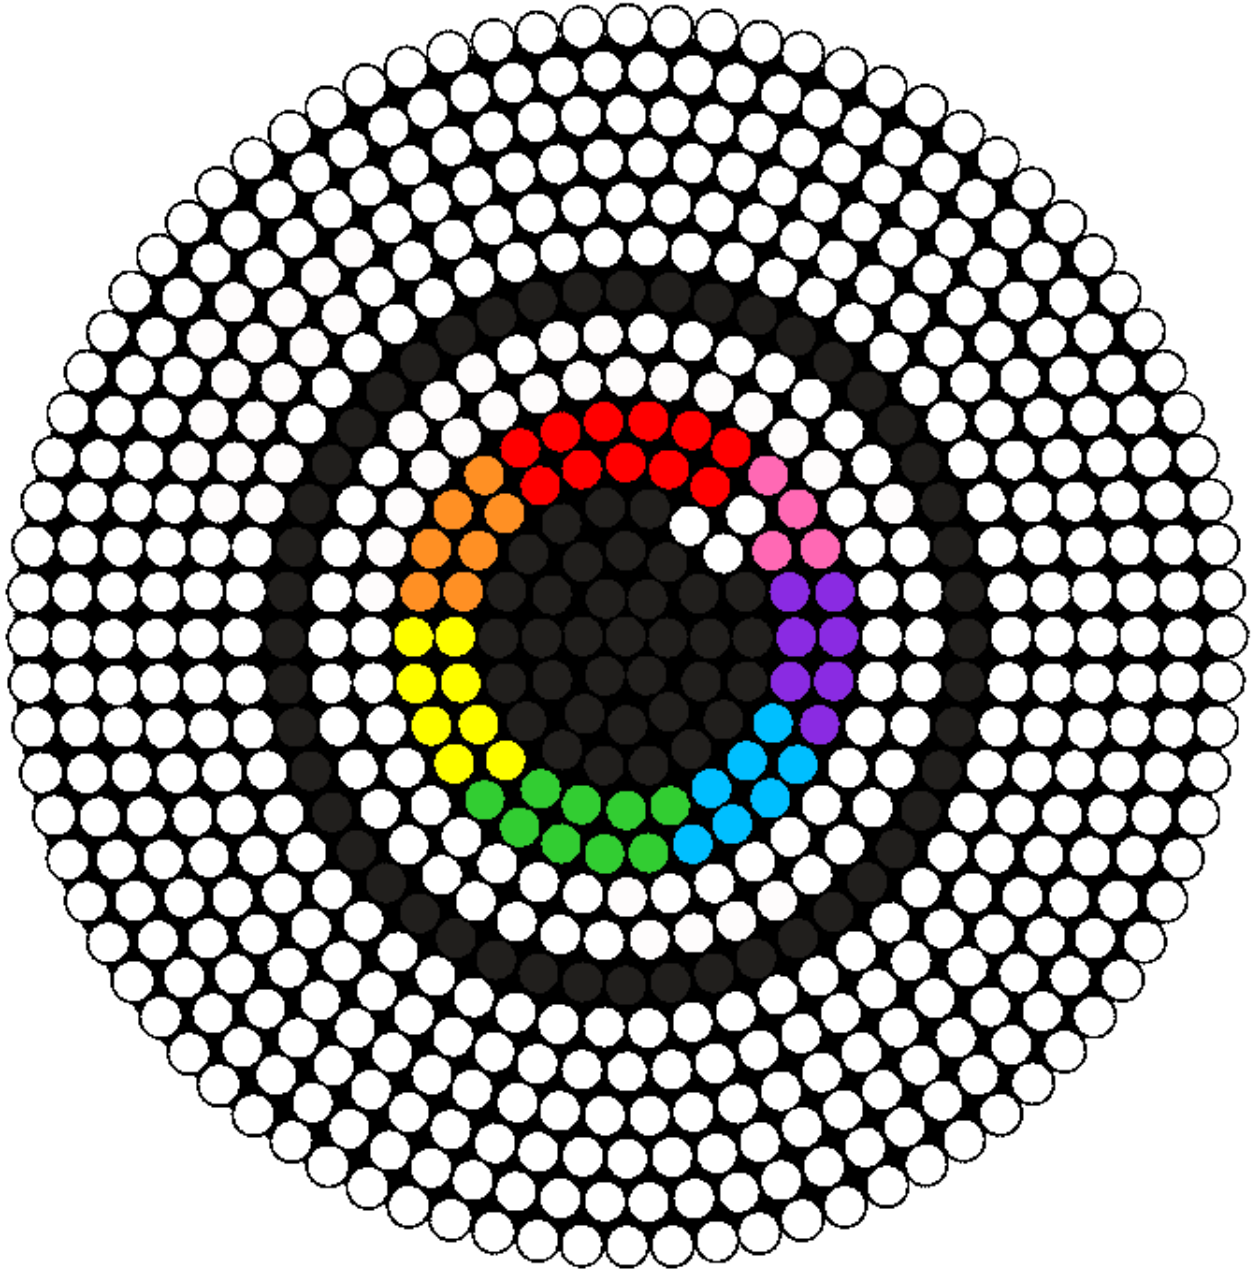

Eyeball Perler Kandi Pattern

Created by: kandiQueenie

34 columns wide x 34 rows tall

453	83	11	7	8	9	7	7	4	42
-----	----	----	---	---	---	---	---	---	----