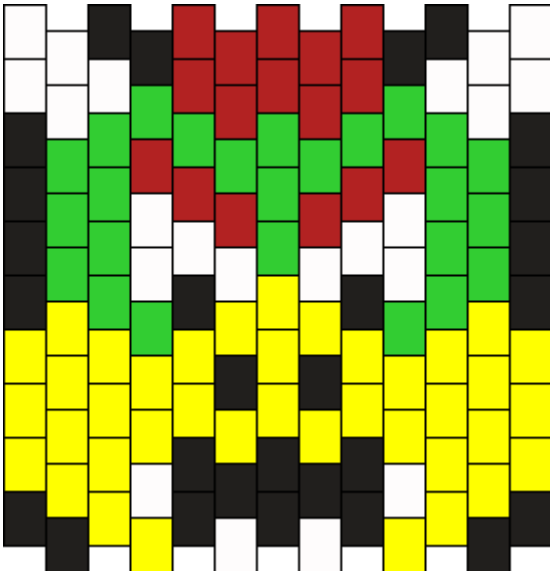

Bowser Kandi Pattern

Created by: tommyboy4654

13 columns wide x 10 rows tall

28	22	16	25	39
----	----	----	----	----