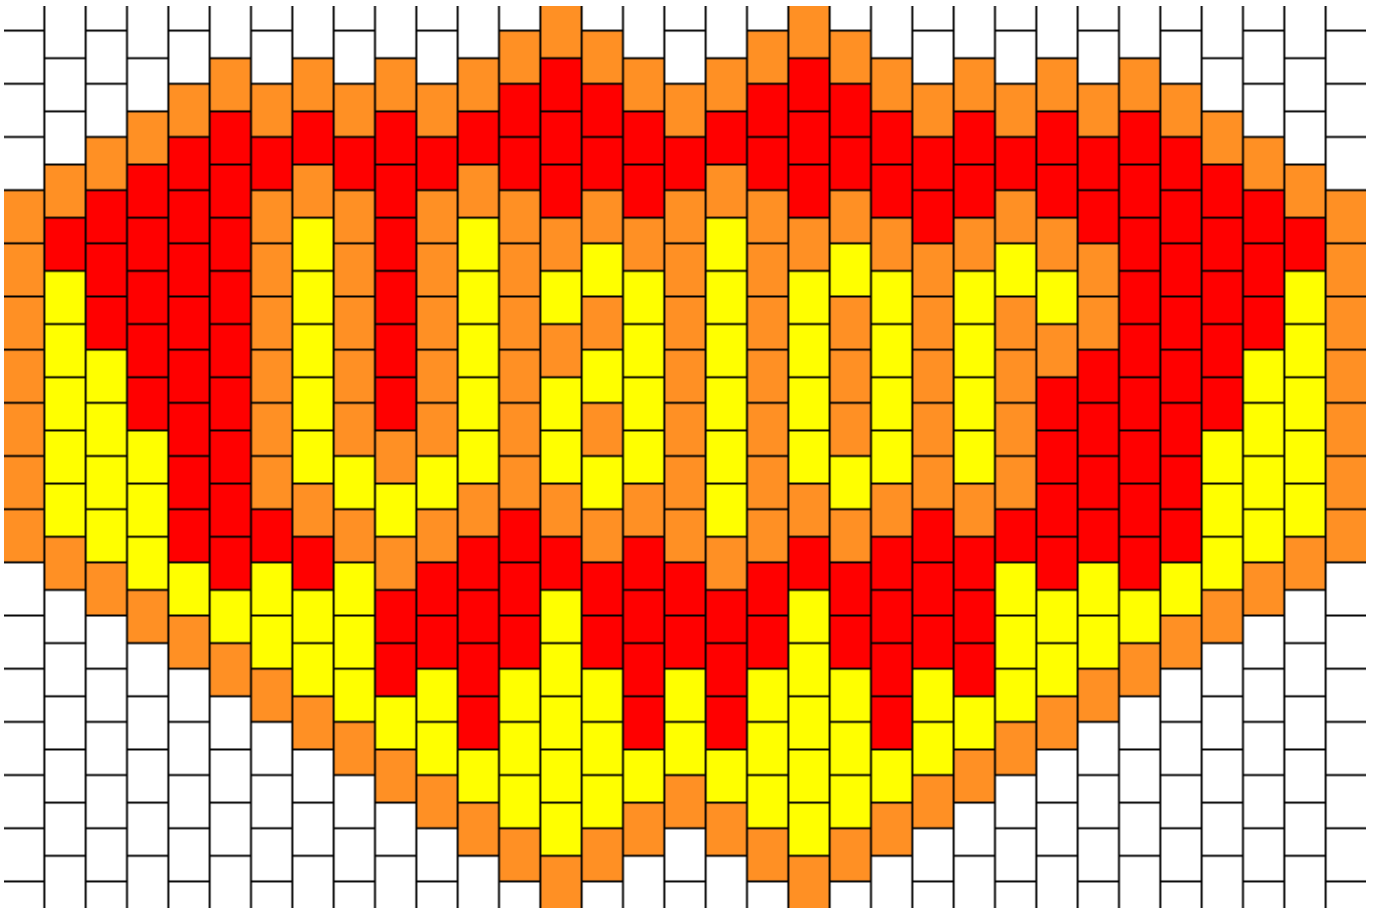

Team Valor Mask Kandi Pattern

Created by: Raiichuu

32 columns wide x 16 rows tall

400	1500	141	156	121
-----	------	-----	-----	-----