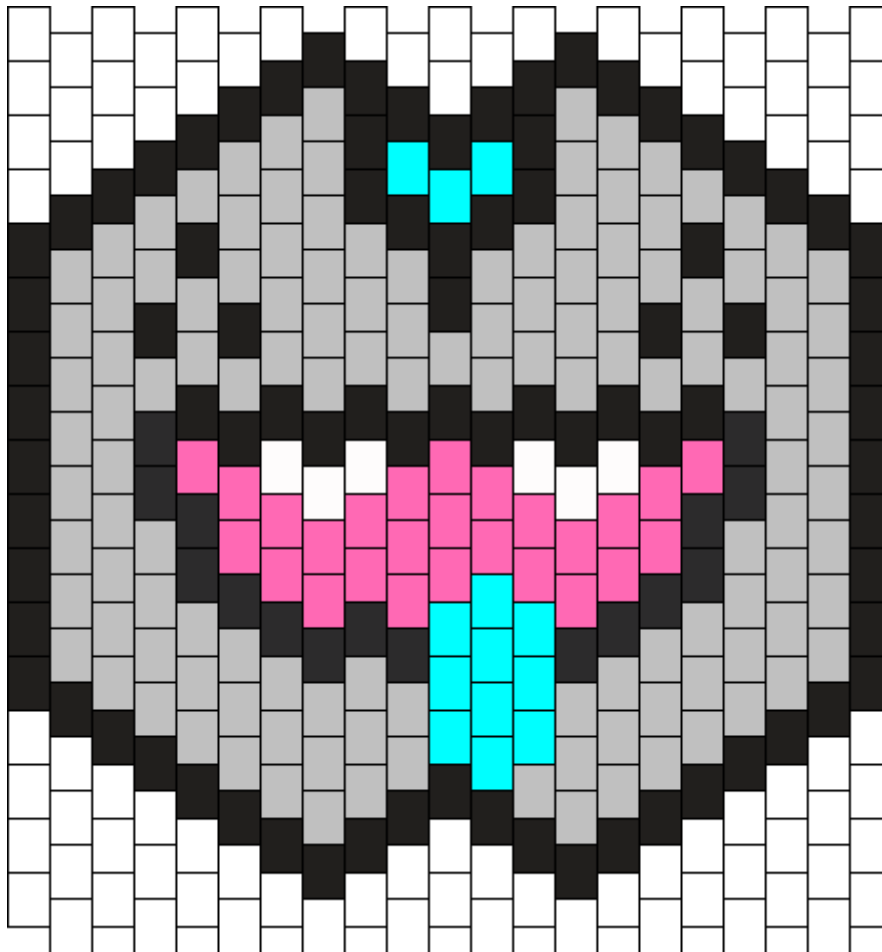

Miriel Mask Kandi Pattern

Created by: Miriel98

21 columns wide x 17 rows tall

83	127	16	13	6	26
----	-----	----	----	---	----