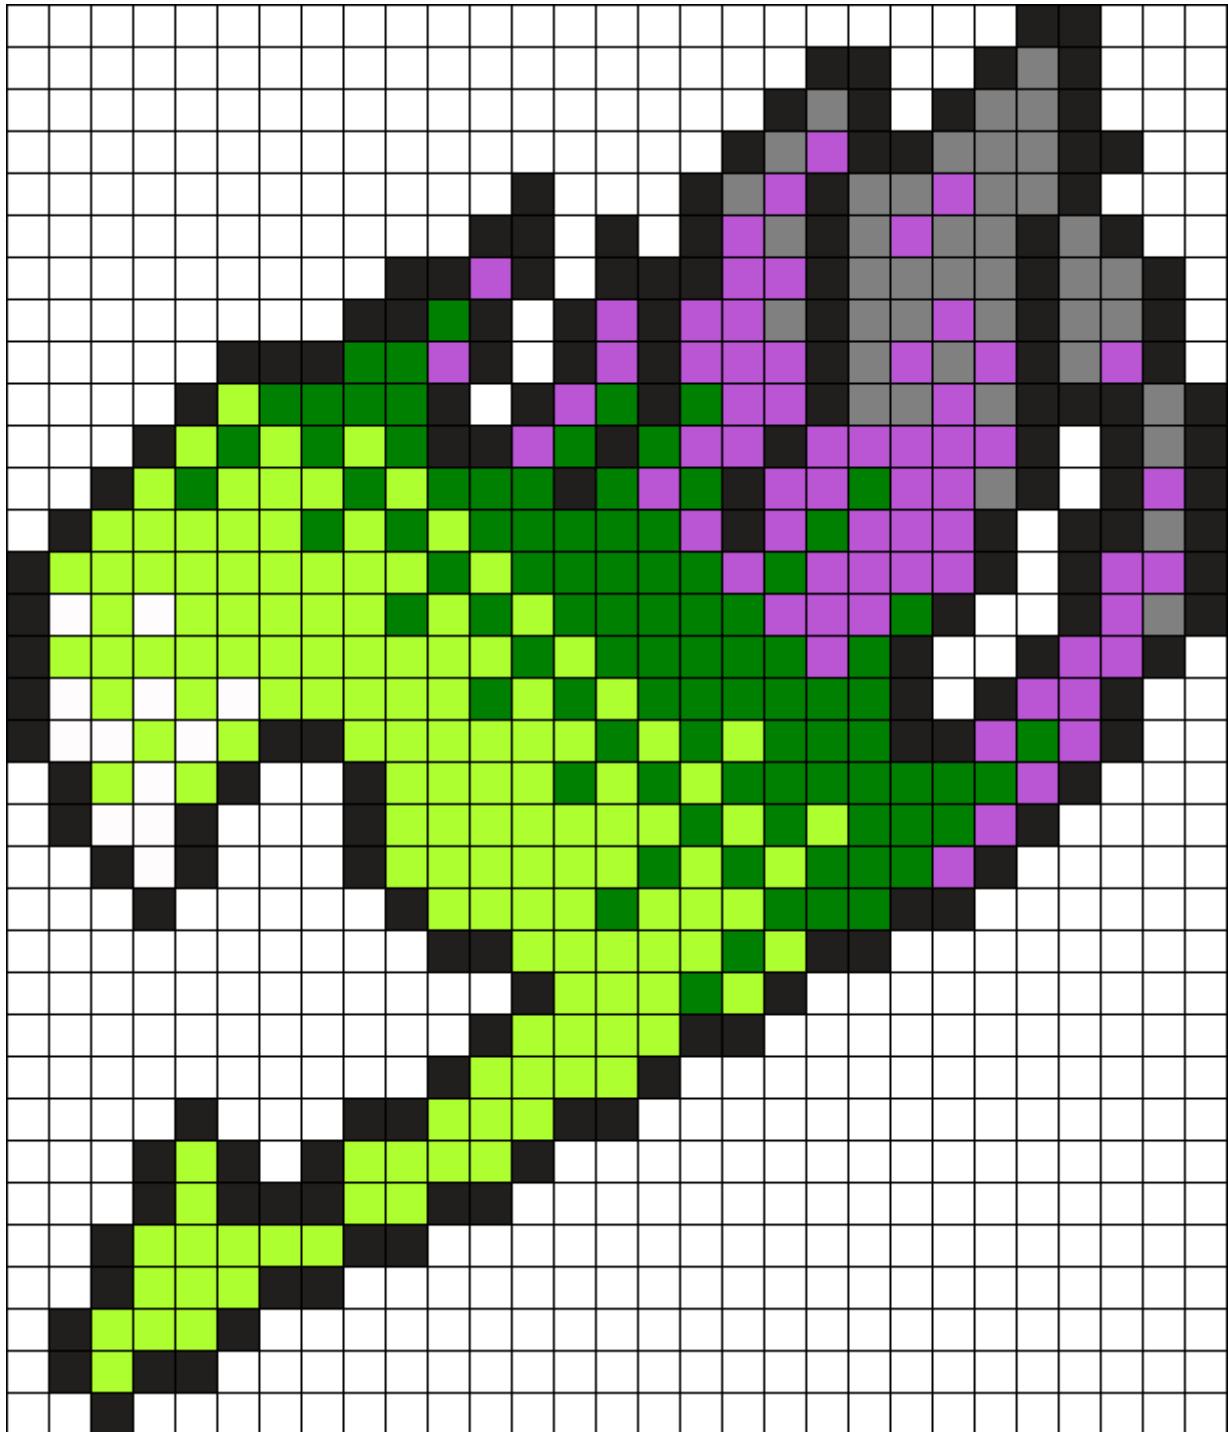

Fairy Tail Kandi Pattern

Created by: littlemisskandi

29 columns wide x 34 rows tall

157	12	138	91	41	64
-----	----	-----	----	----	----