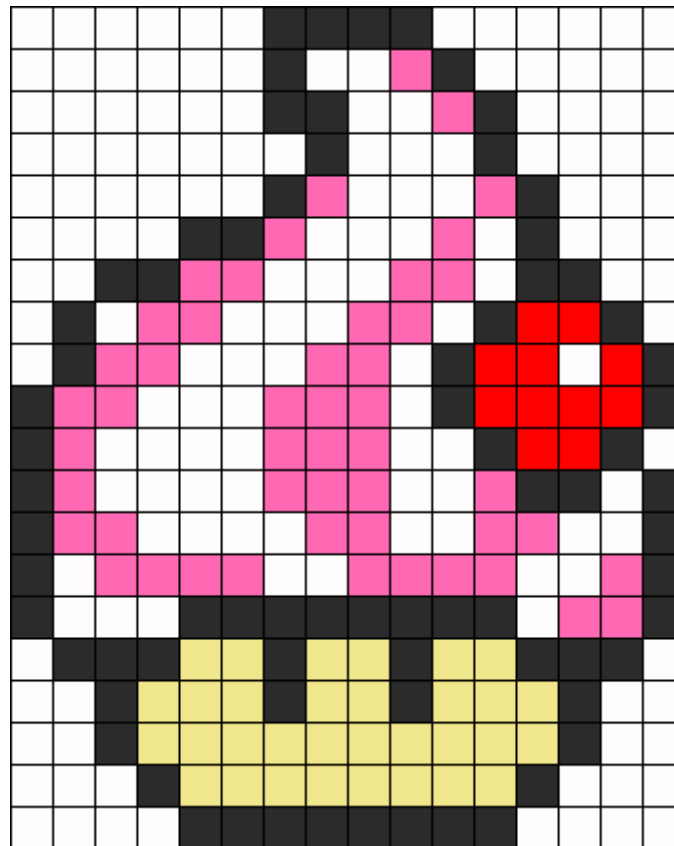

# Ice Cream Mushrooms Kandi Pattern

Created by: Tezcat

16 columns wide x 20 rows tall

74	32	154	49	11
----	----	-----	----	----