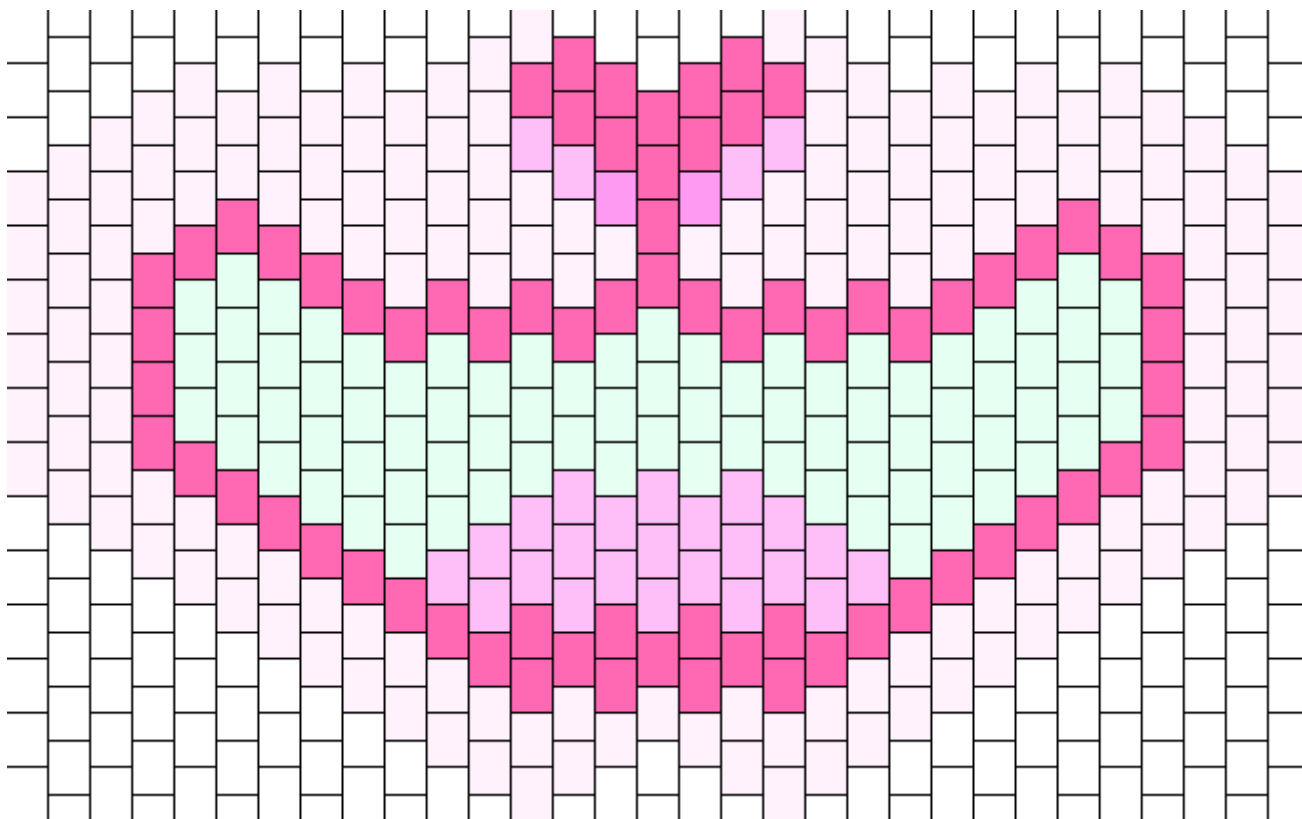

Cute Kitty Or Bunny Mask Kandi Pattern

Created by: VonCephalopod

30 columns wide x 14 rows tall

161	71	27	2	79
-----	----	----	---	----