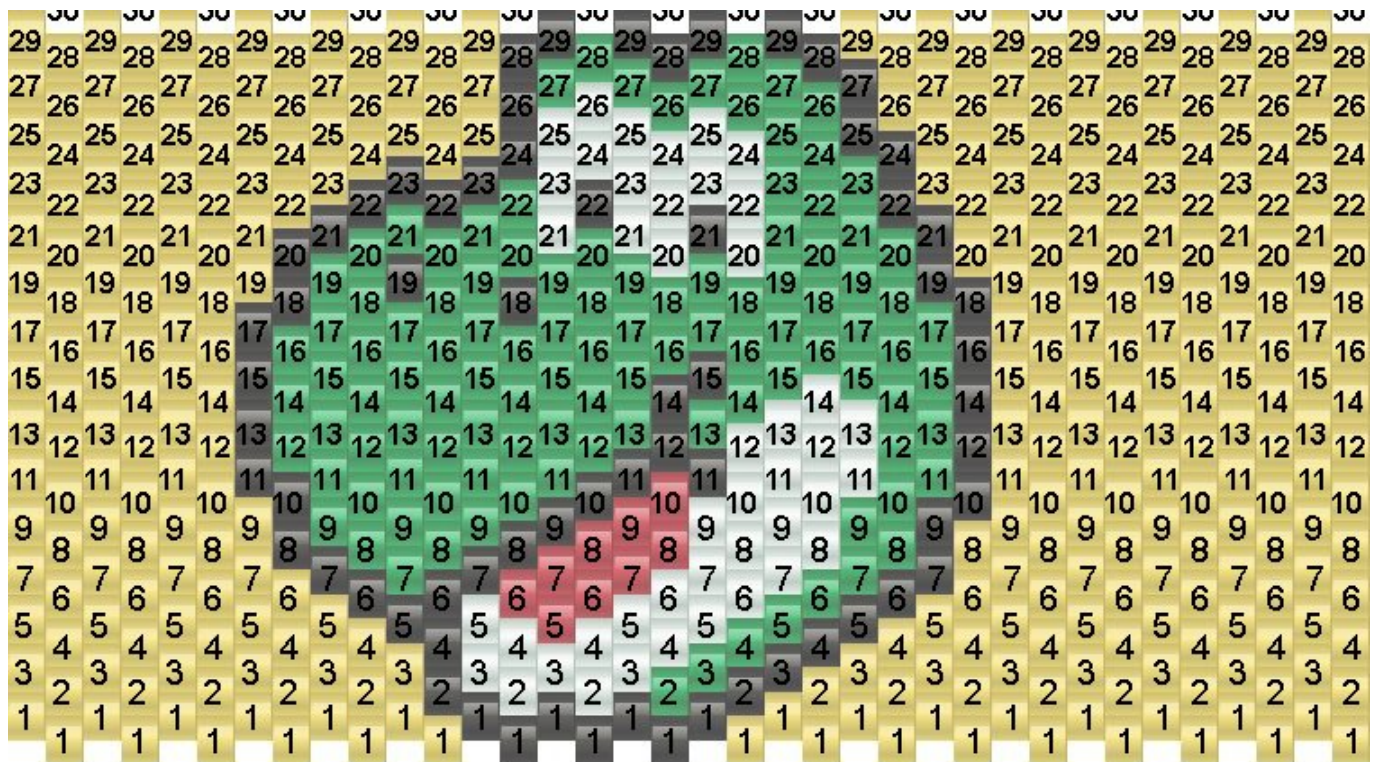

Yoshi Kandi Pattern

Created by: Crumpet

36 columns wide x 15 rows tall

Yellow: 313 Black: 66 Mint: 108 44 Red: 9