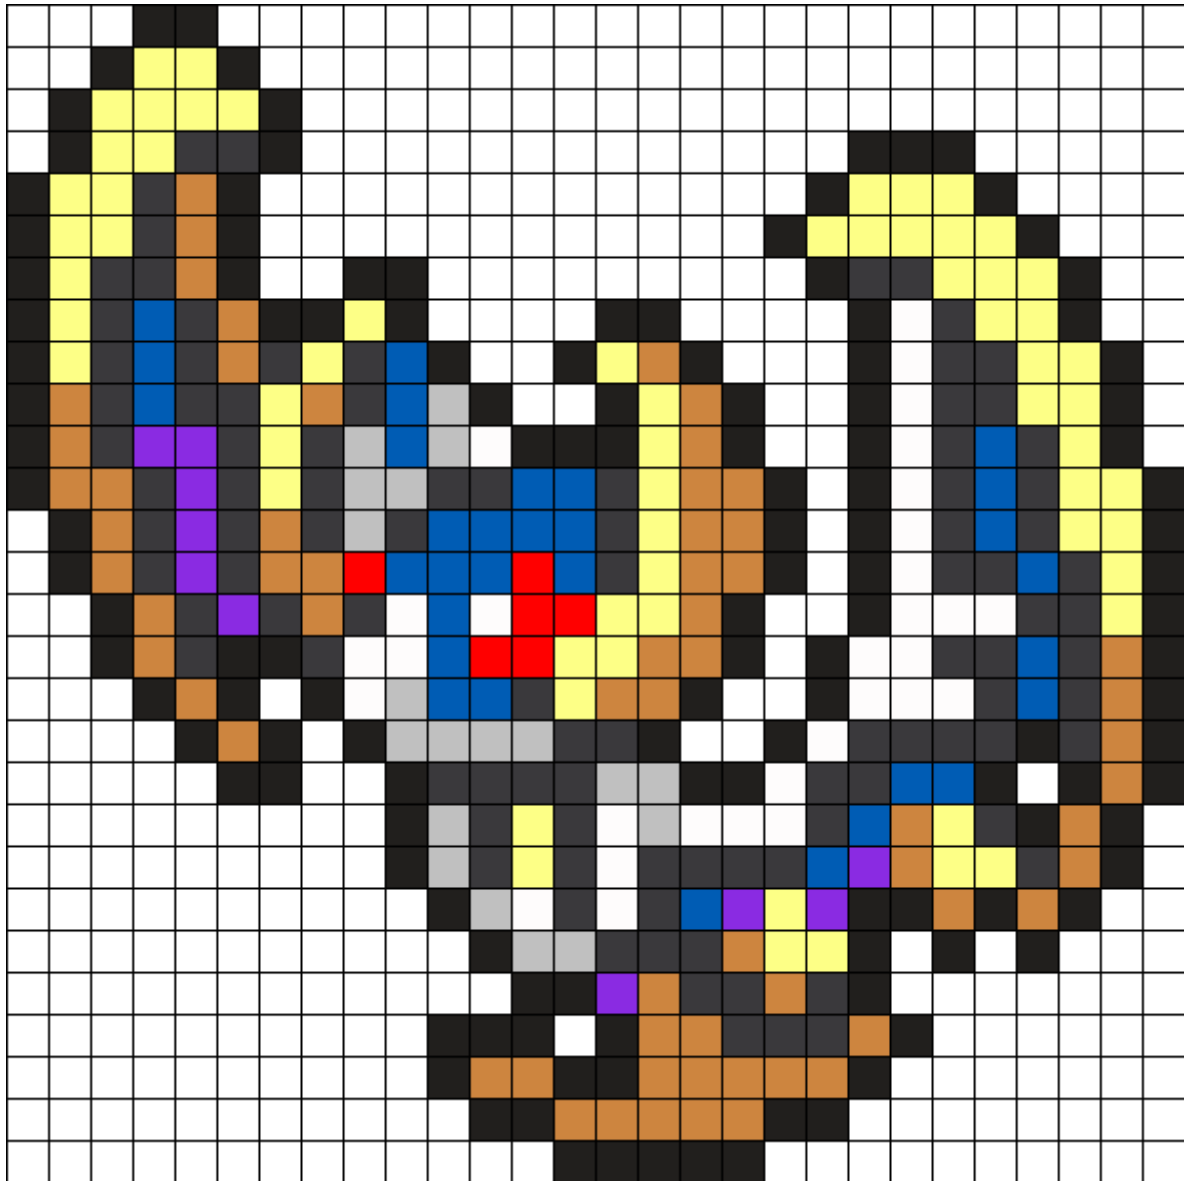

Lunala Pokemon Sprite Kandi Pattern

Created by: SuperWumbology

28 columns wide x 28 rows tall

130	63	97	62	31	30	19	10	6
-----	----	----	----	----	----	----	----	---