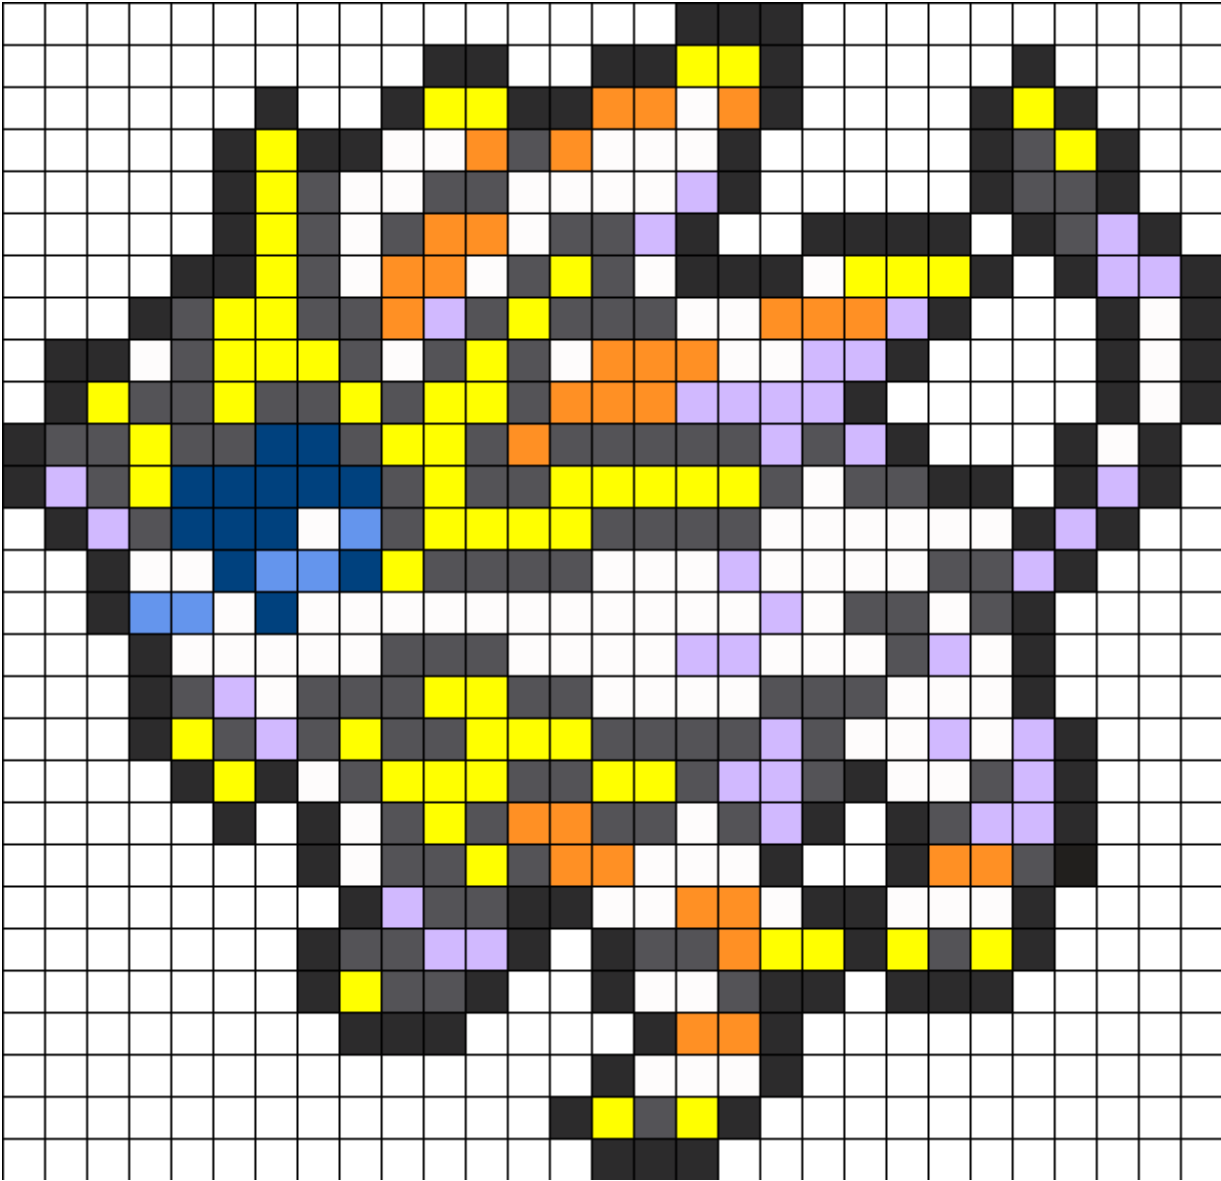

# Solgaleo Pokemon Sprite Kandi Pattern

Created by: SuperWumbology

29 columns wide x 28 rows tall

120	63	31	104	115	39	13	5	1
-----	----	----	-----	-----	----	----	---	---