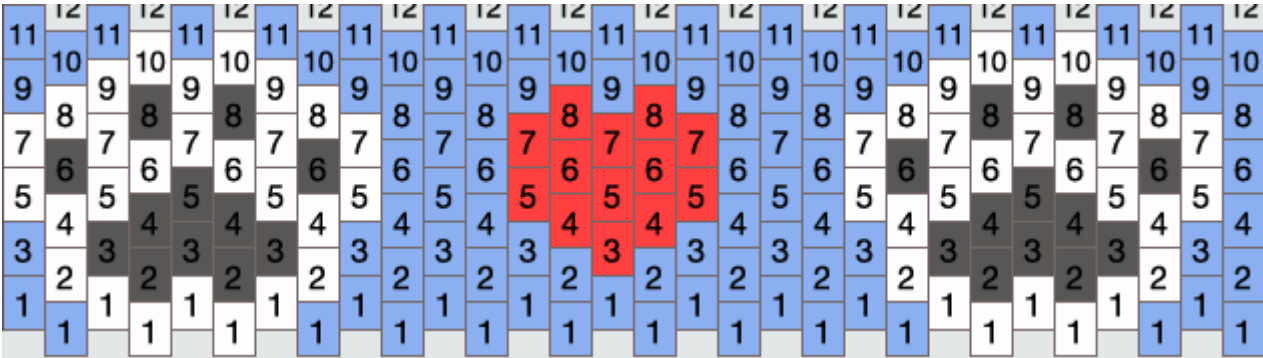

Love Polar Prints Kandi Pattern

Created by: xXxBlaze420xXx

30 columns wide x 6 rows tall

89	24	54	13
----	----	----	----