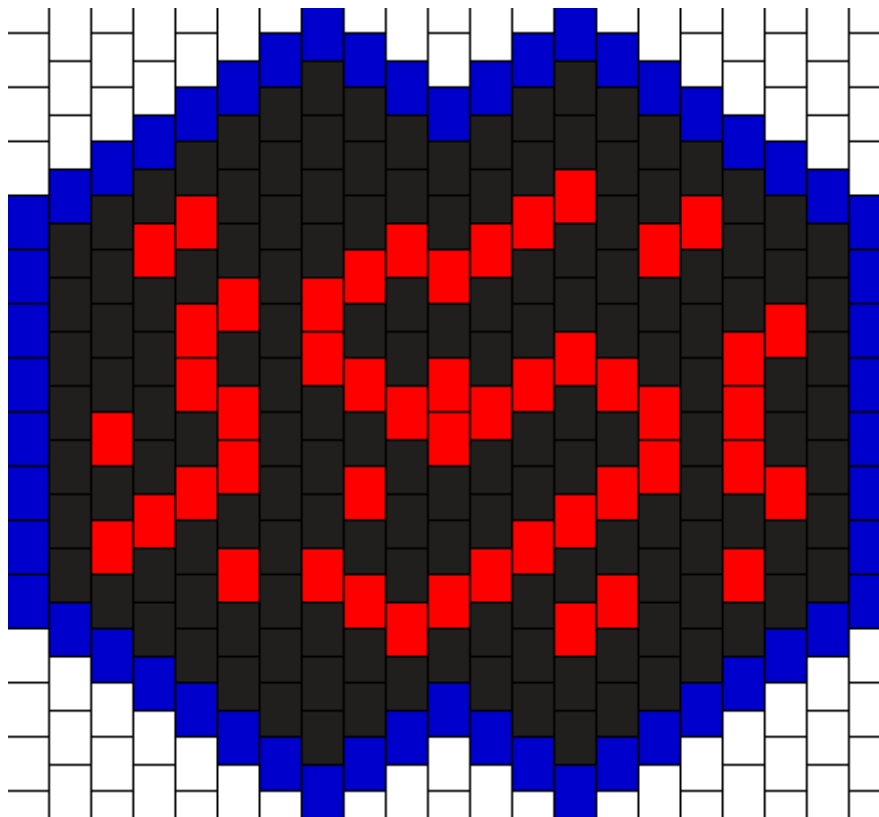

# Raven Teen Titans Mask Kandi Pattern

Created by: DaddyAsher

20 columns wide x 14 rows tall

54	47	131
----	----	-----