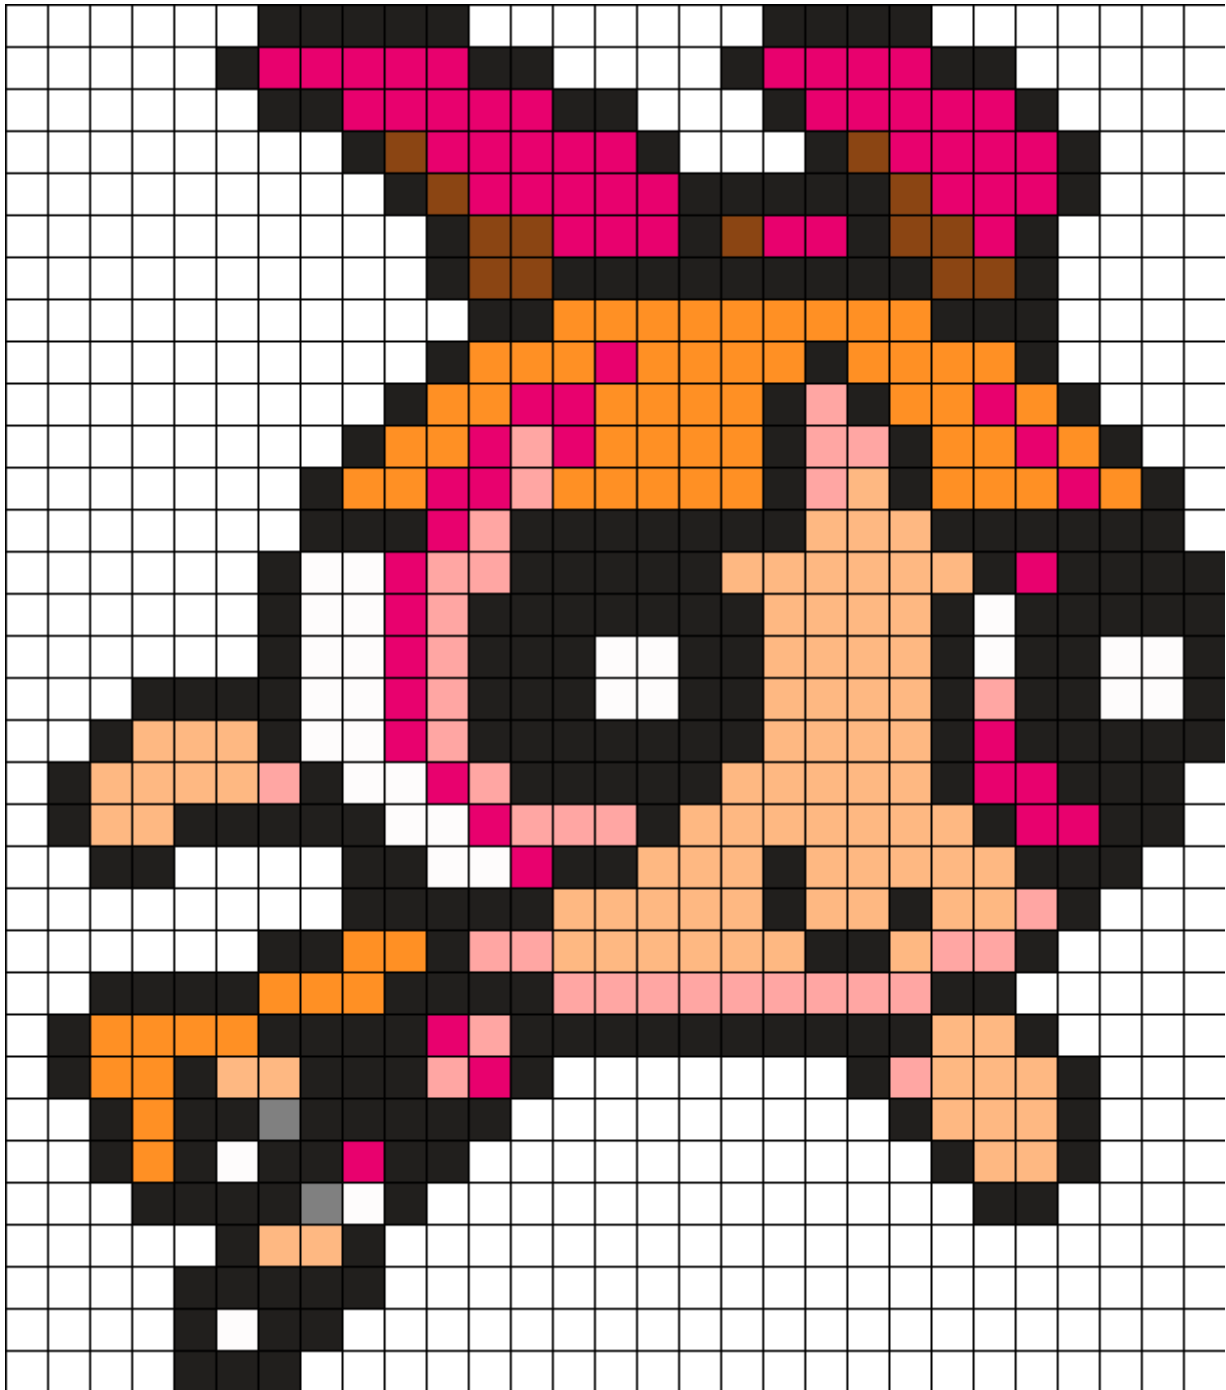

# Blossom Kandi Pattern

Created by: BreAnda\_98

29 columns wide x 33 rows tall

263	70	13	62	36	85	29	2
-----	----	----	----	----	----	----	---