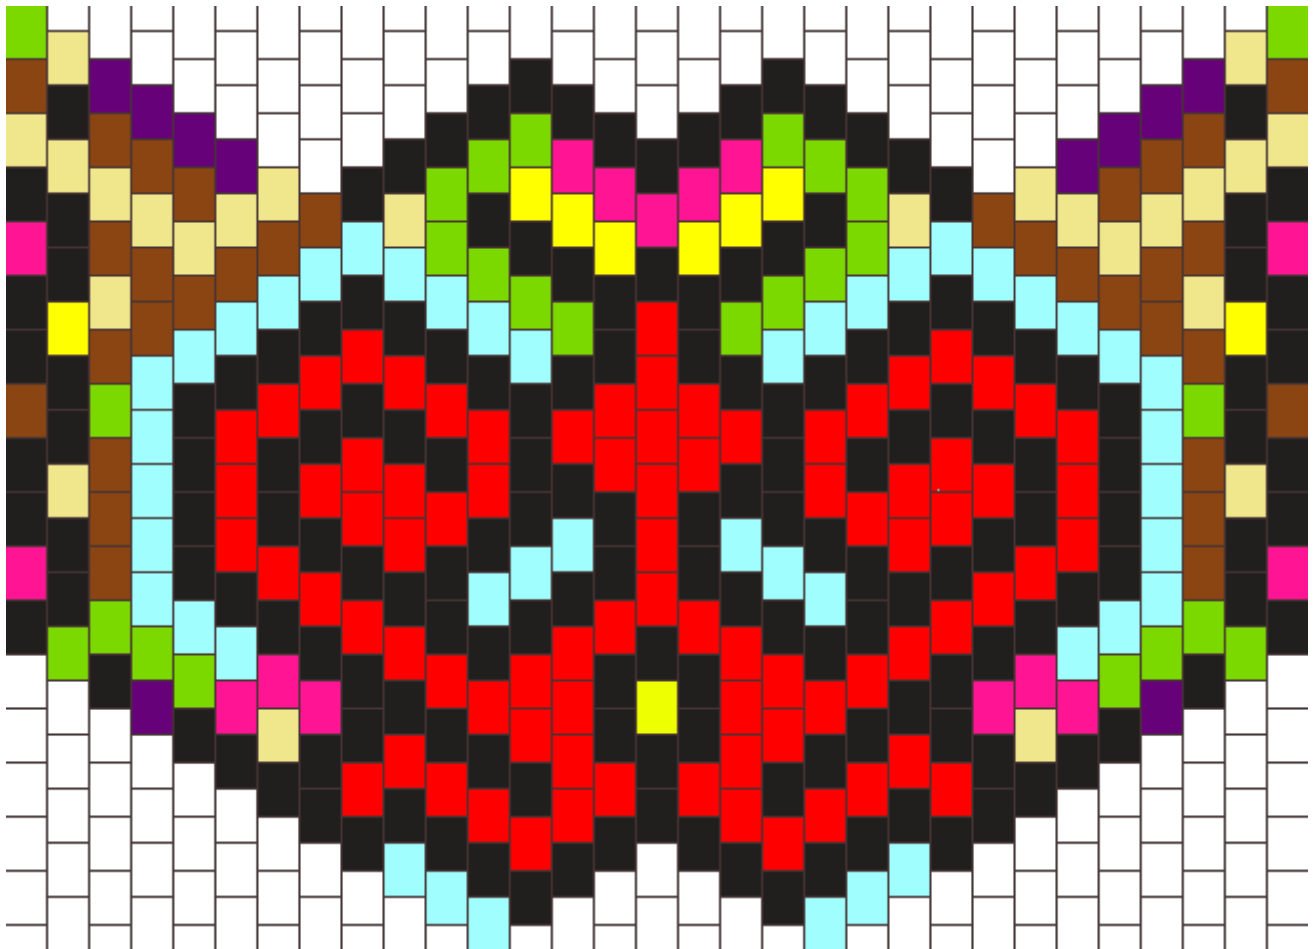

Clearly Bored 5 AM Kandi Pattern

Created by: kavaltia

30 columns wide x 17 rows tall

26	24	32	169	10	15	8	44	82	1
----	----	----	-----	----	----	---	----	----	---