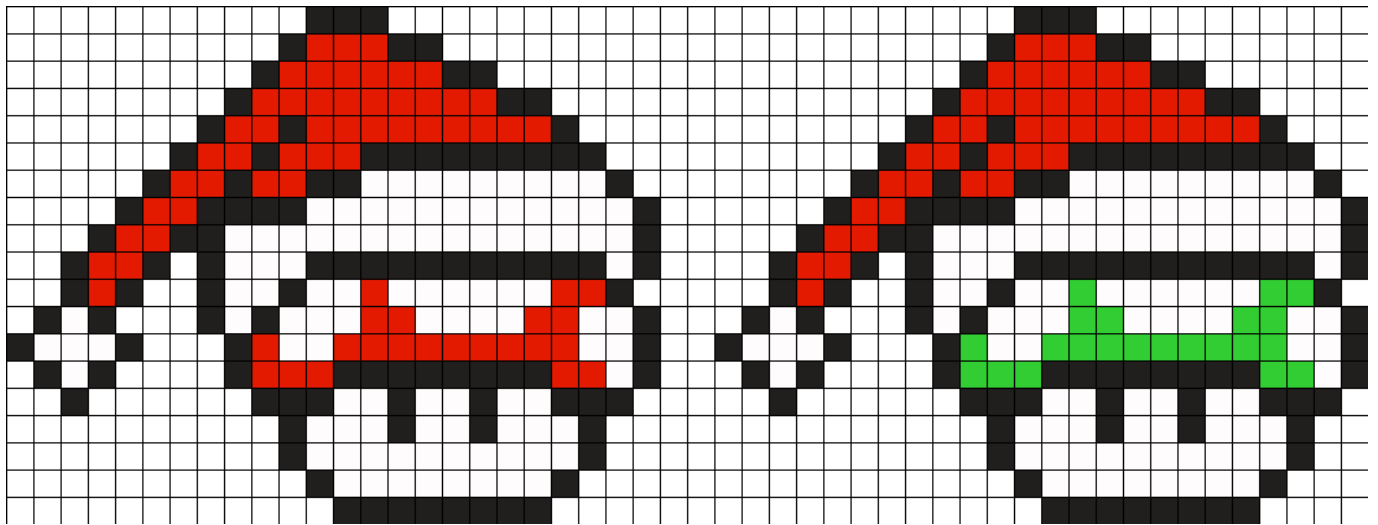

Mushrooms Christmas Kandi Pattern

Created by: Ninie

50 columns wide x 19 rows tall

214	204	112	22
-----	-----	-----	----