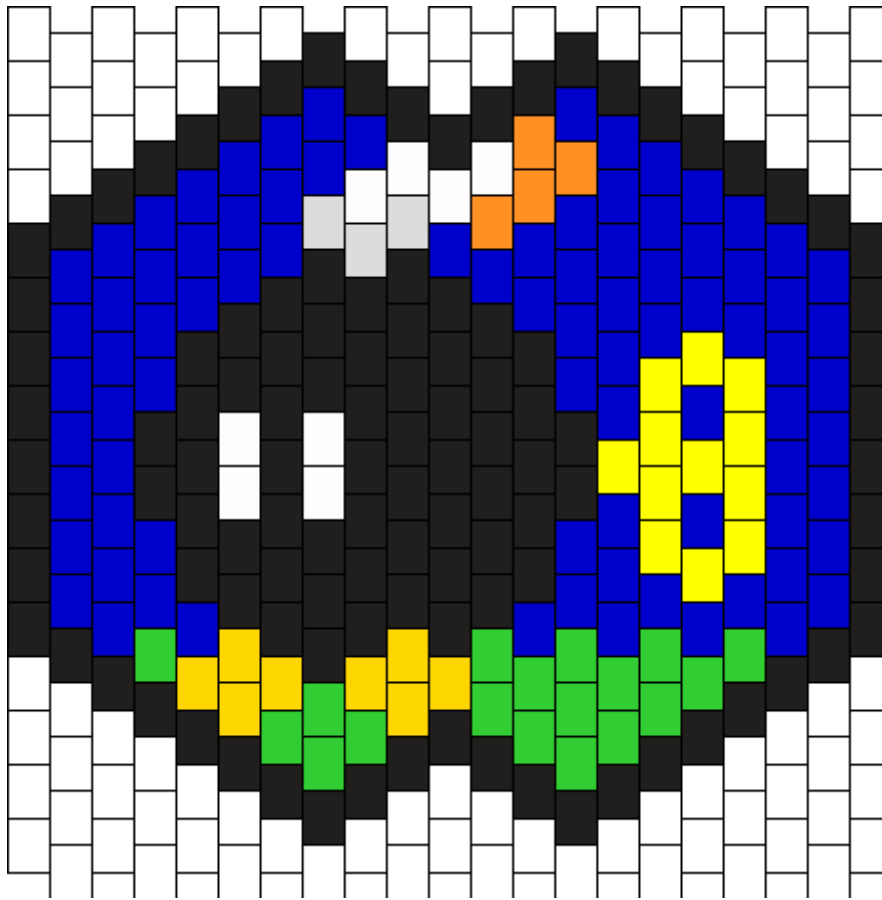

Bobomb Surgical Kandi Pattern

Created by: MasatoRobot

21 columns wide x 16 rows tall

112	12	8	8	18	85	4	3
-----	----	---	---	----	----	---	---