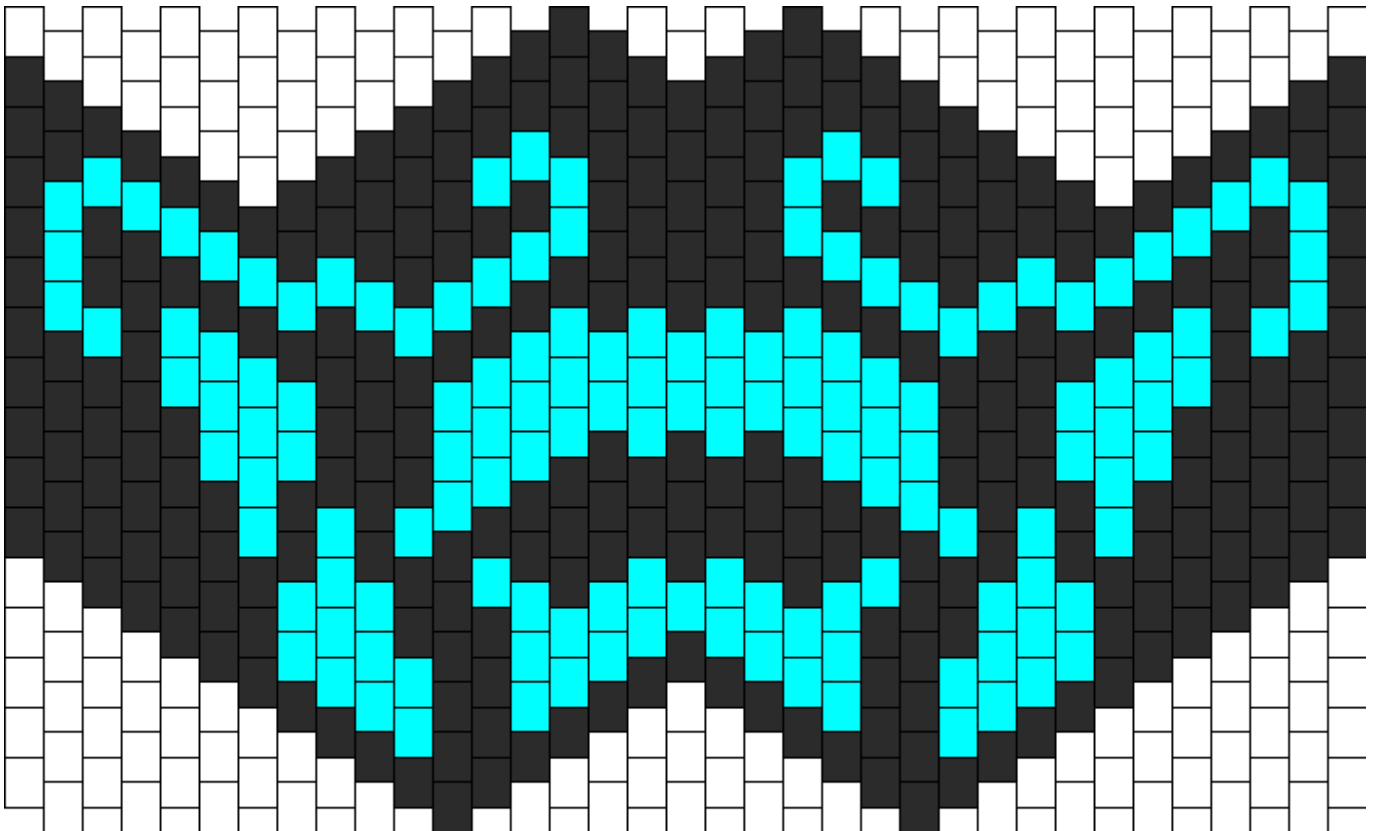

Akali KDA Mask Kandi Pattern

Created by: Lexenos

35 columns wide x 16 rows tall

283 143