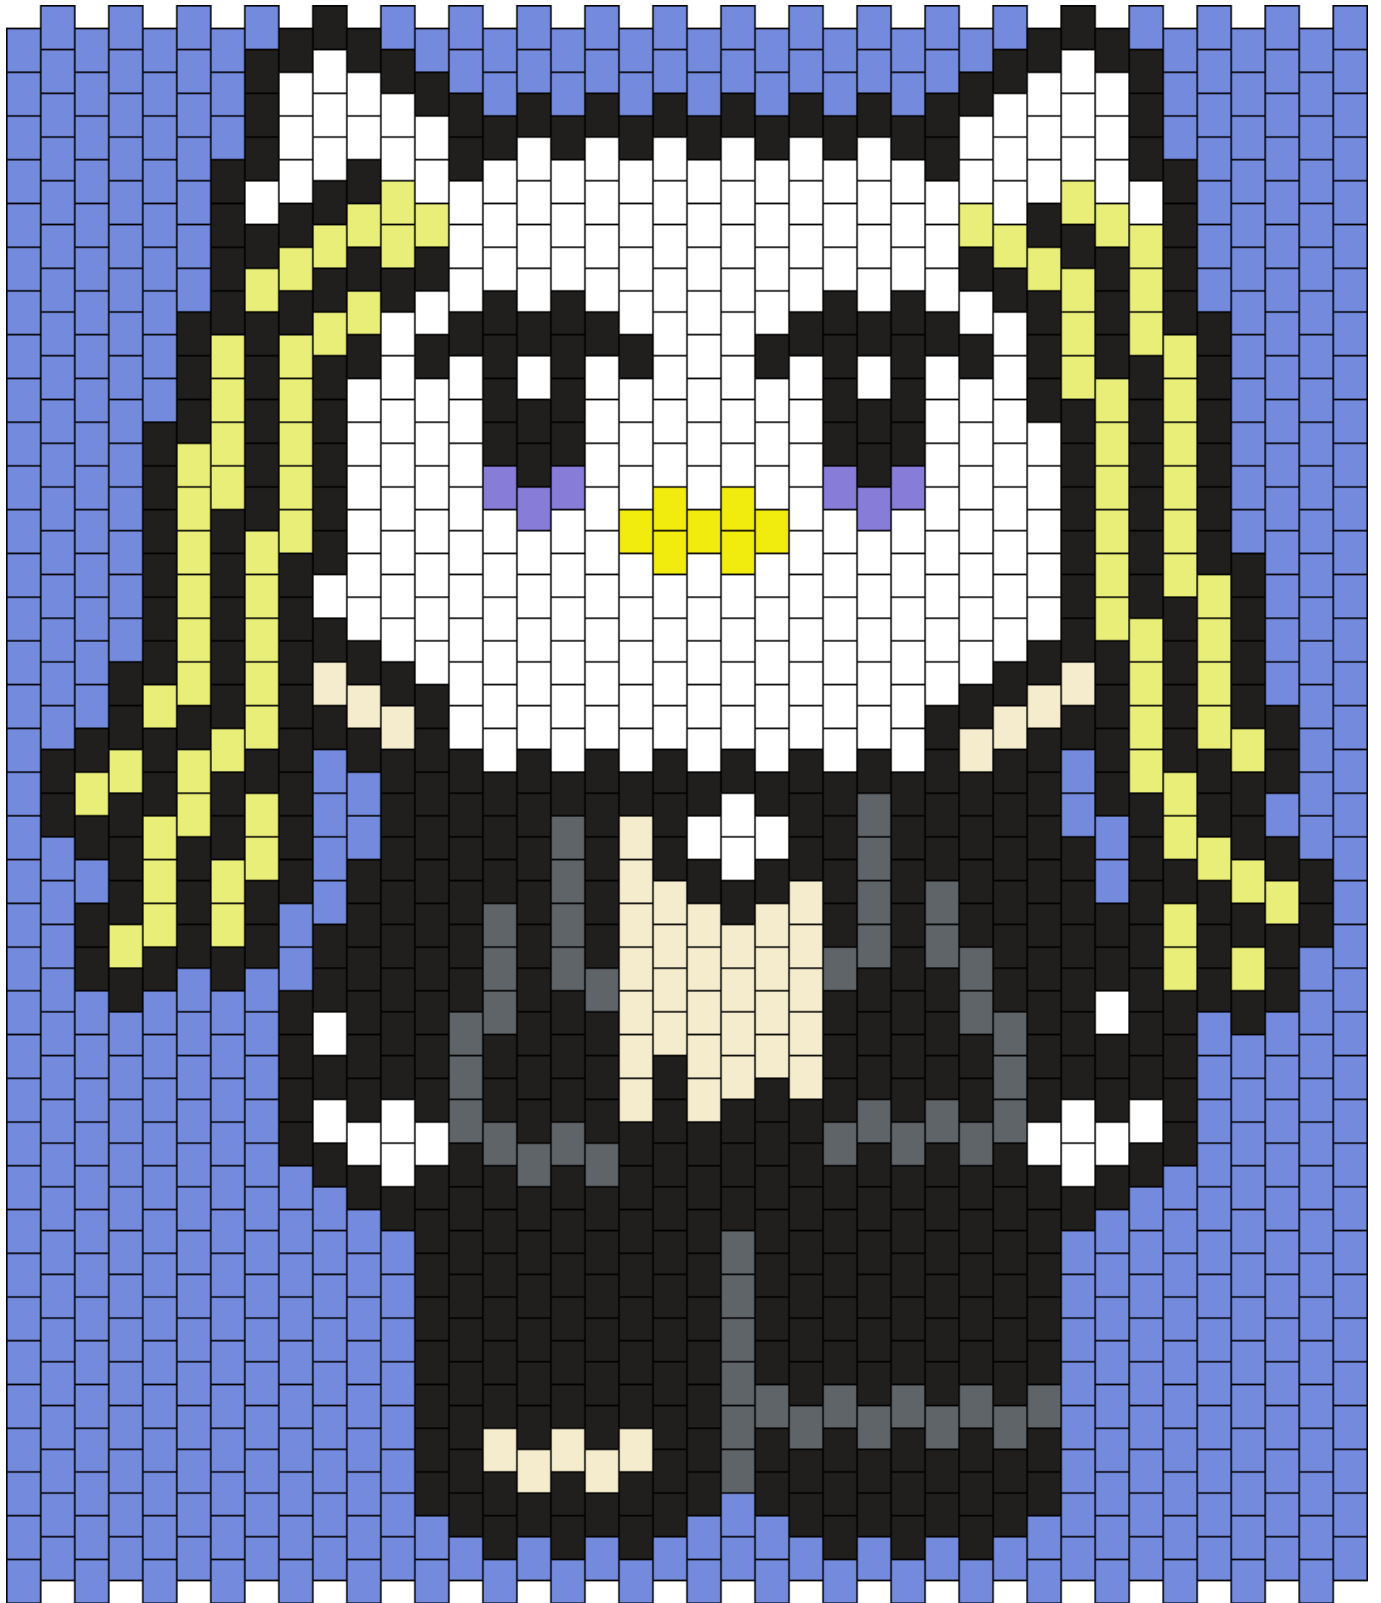

# Riff Raff Hello Kitty From Rocky Horror Picture Show Kandi Pattern

Created by: maninthebook

40 columns wide x 36 rows tall

254 496 506 83 6 7 41 47