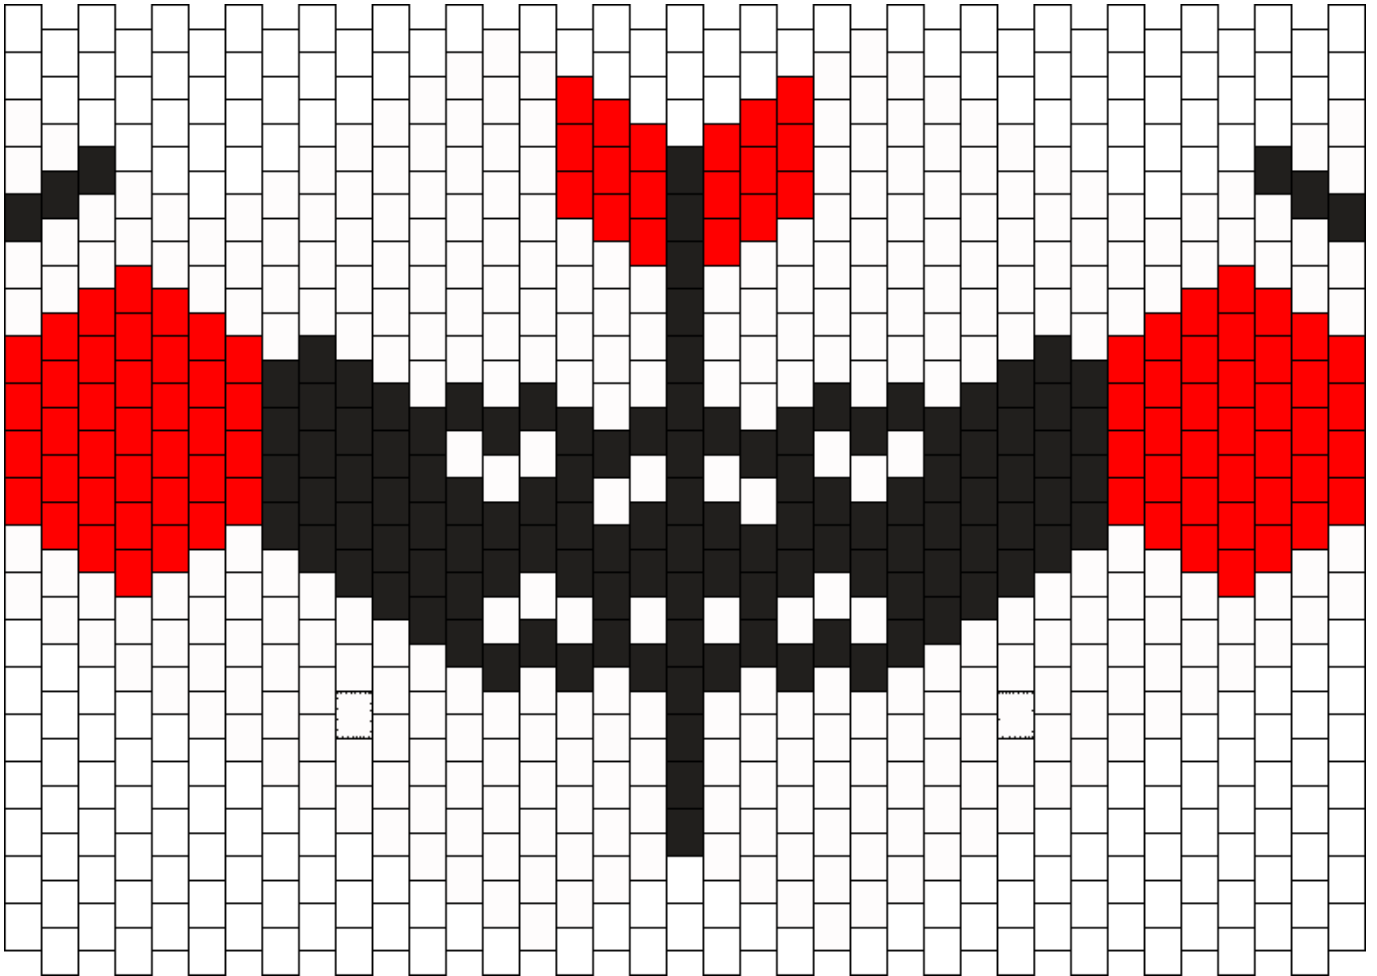

Circus Baby Kandi Pattern

Created by: tarusianFangrrl

37 columns wide x 20 rows tall

298	332	227	79	134
-----	-----	-----	----	-----