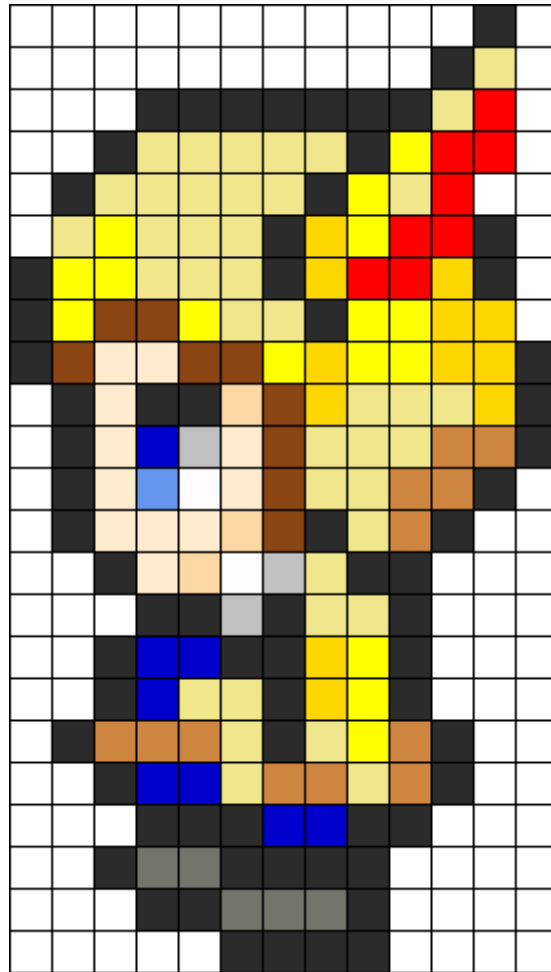

# Krile FFXIV Final Fantasy Kandi Pattern

Created by: Ixvantess

13 columns wide x 23 rows tall

69	40	16	12	12	8	1	3	2	8	11	3	9
5												