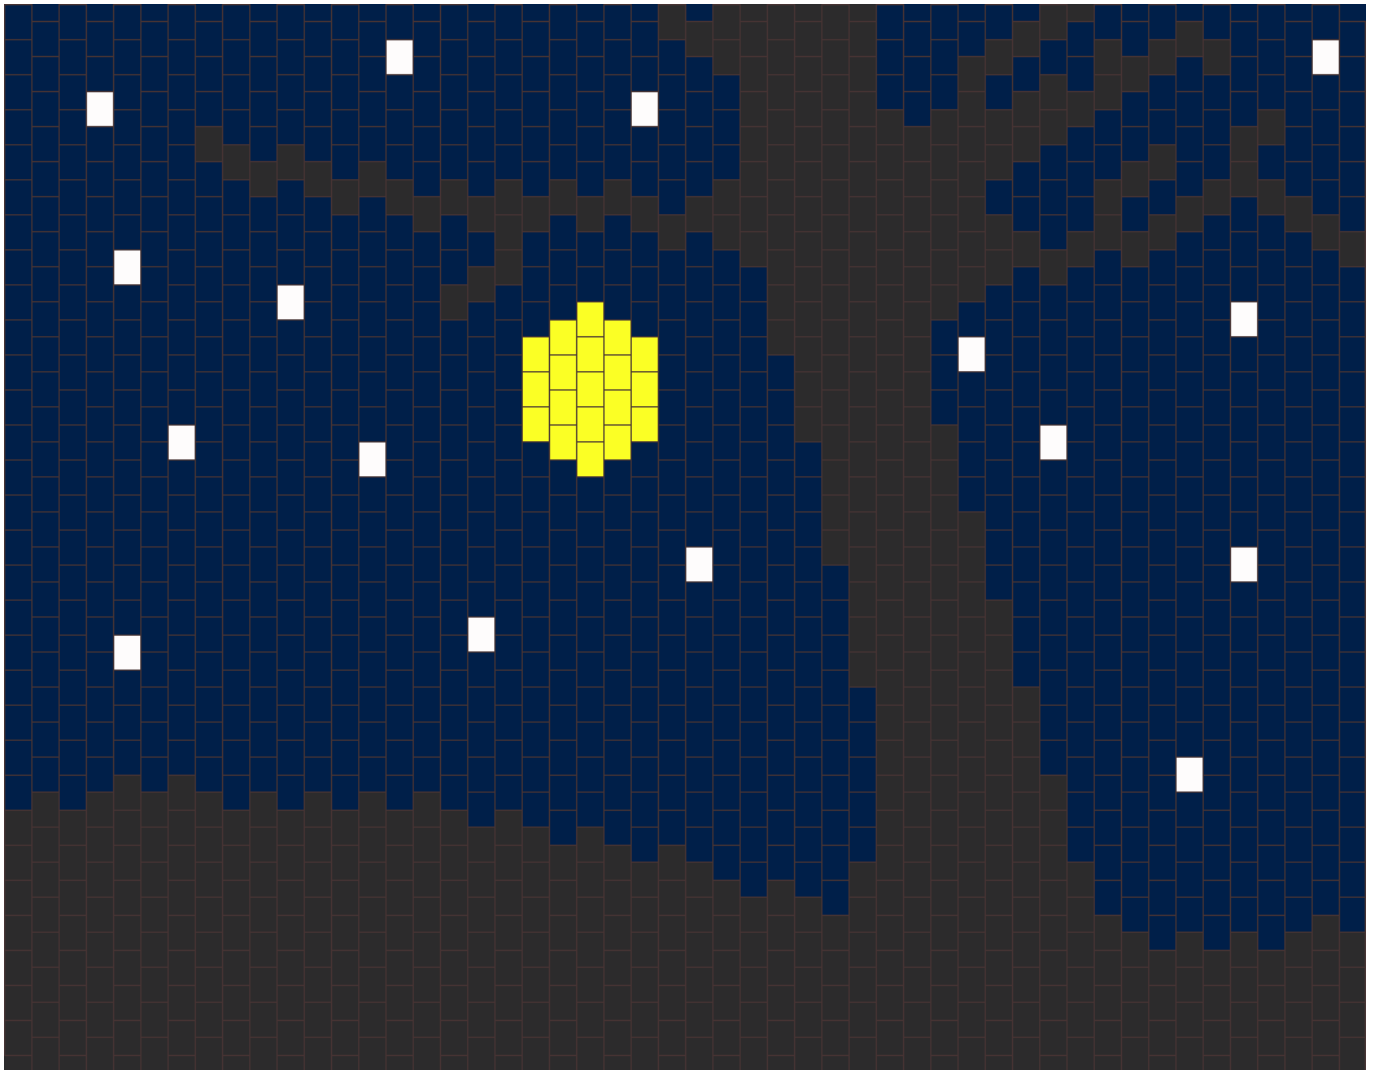

# Dead Tree Kandi Pattern

Created by: NovaCosmic

50 columns wide x 30 rows tall

553

964

19

16