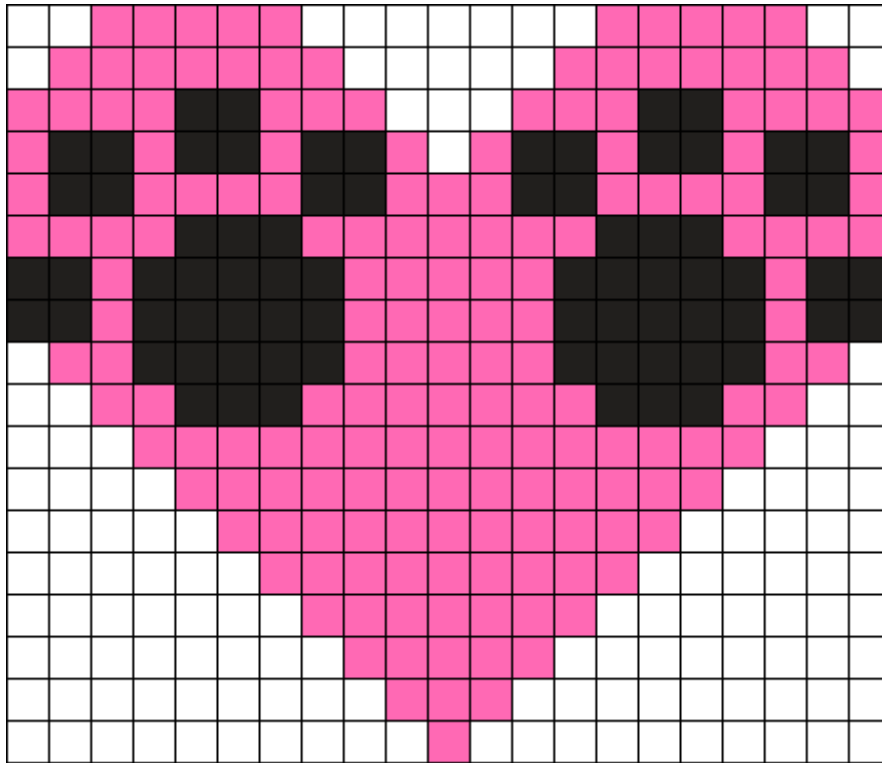

Heart With Paws Kandi Pattern

Created by: Miste0r

21 columns wide x 18 rows tall

172

74