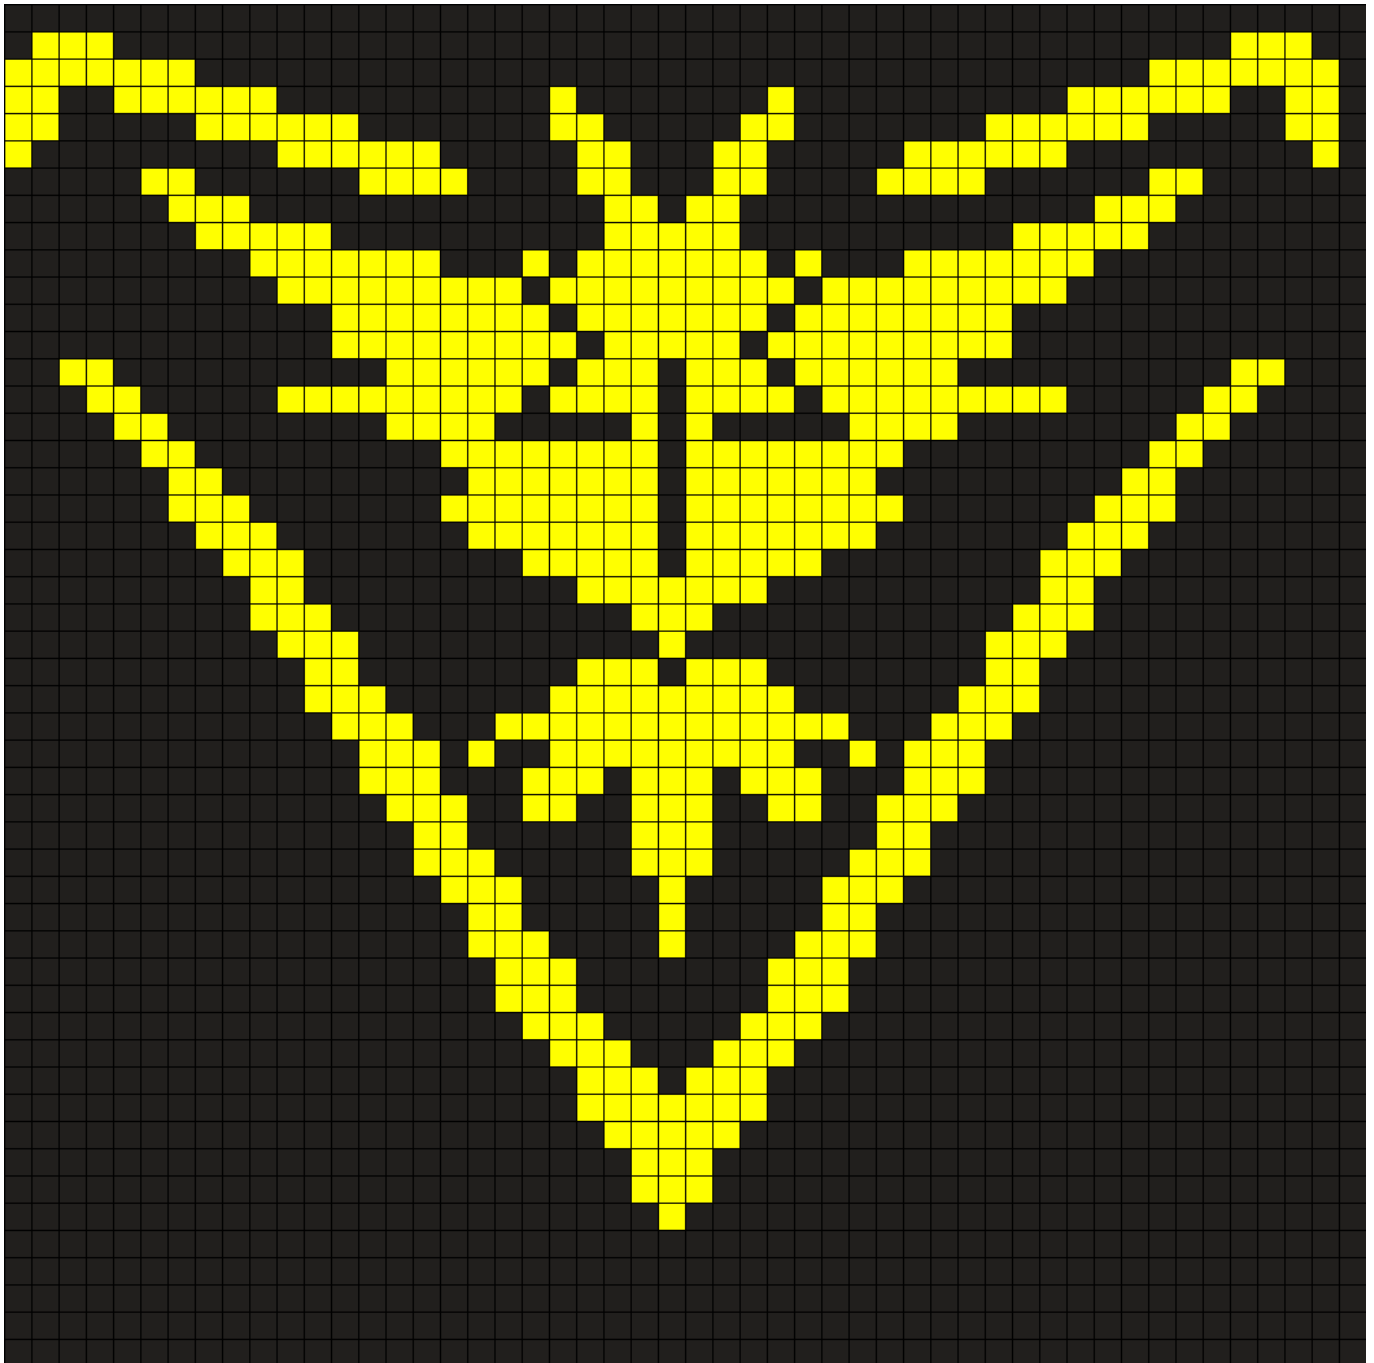

# Pokemon Team Instinct Kandi Pattern

Created by: xXxemo\_angelXx

50 columns wide x 50 rows tall

1925 575