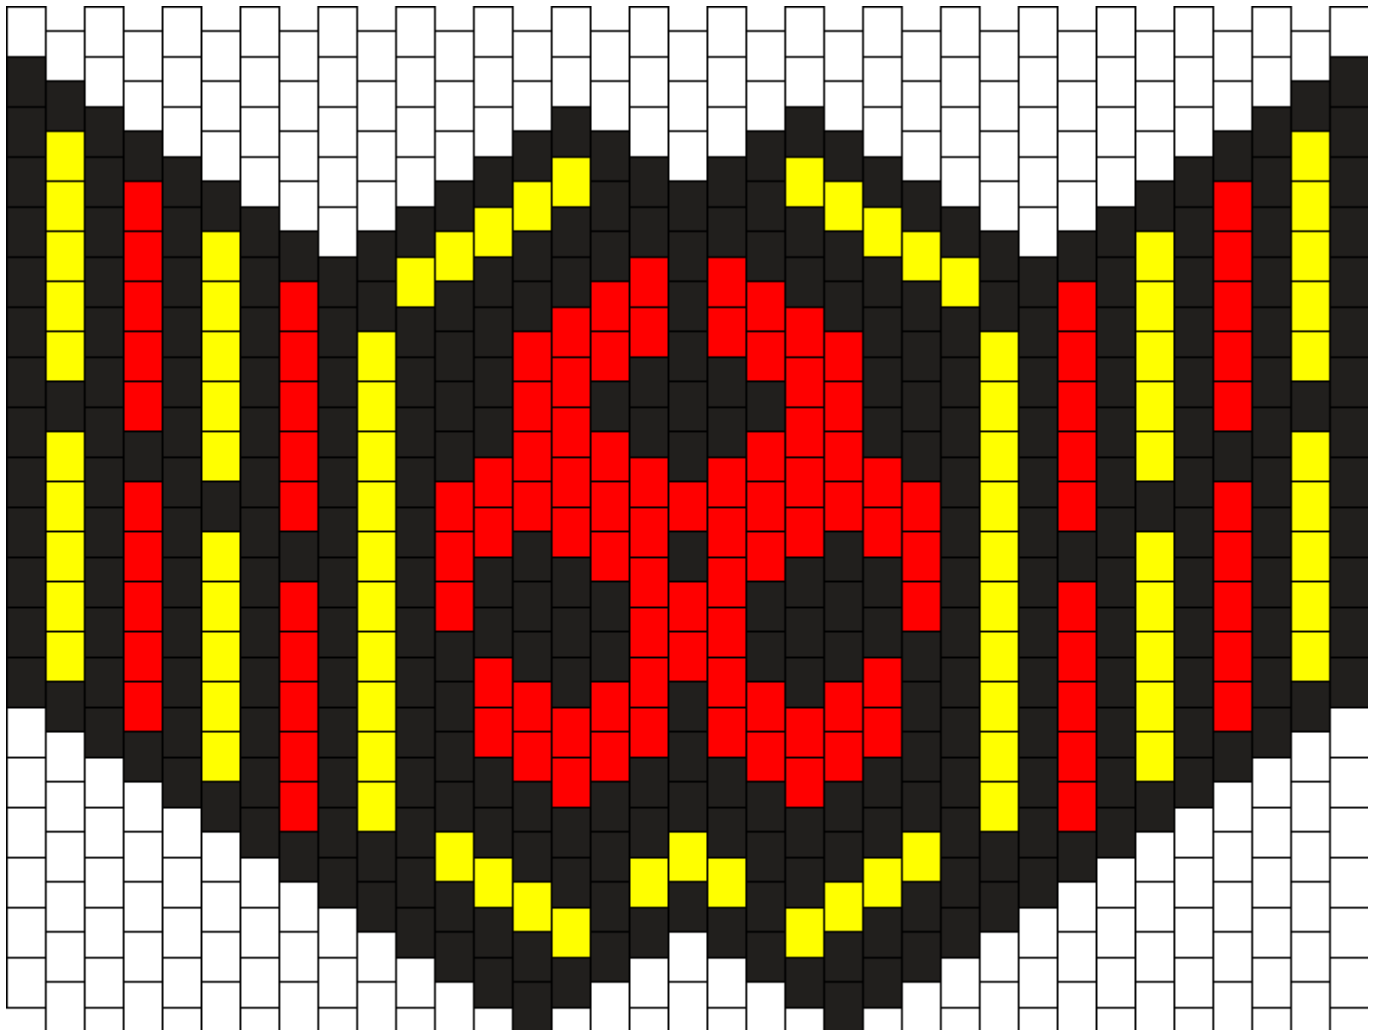

Large BioHazard Kandi Mask Kandi Pattern

Created by: paco_tg

35 columns wide x 20 rows tall

317	81	113
-----	----	-----