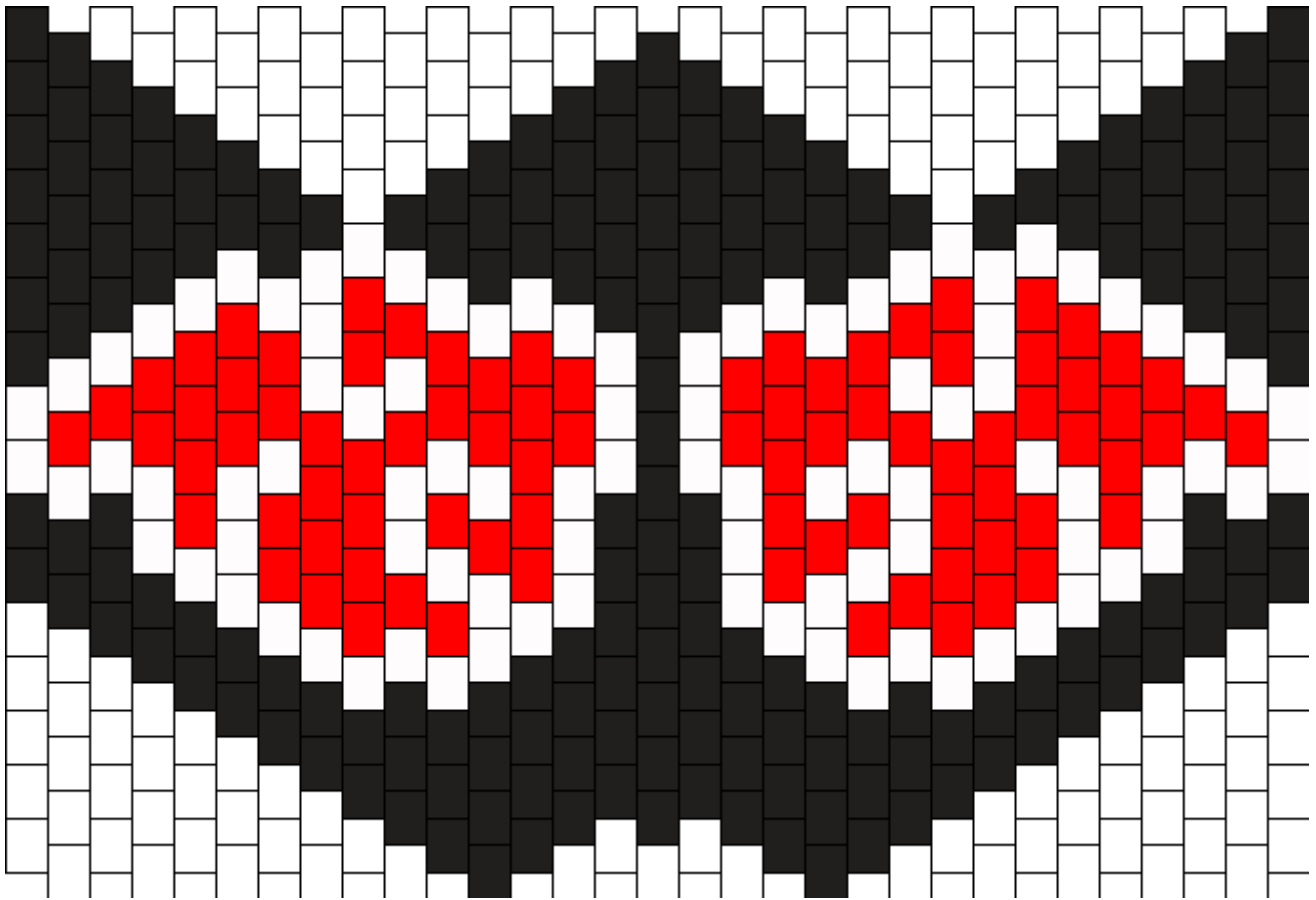

Akatsuki Kandi Pattern

Created by: moonboi

31 columns wide x 16 rows tall

196	94	85
-----	----	----