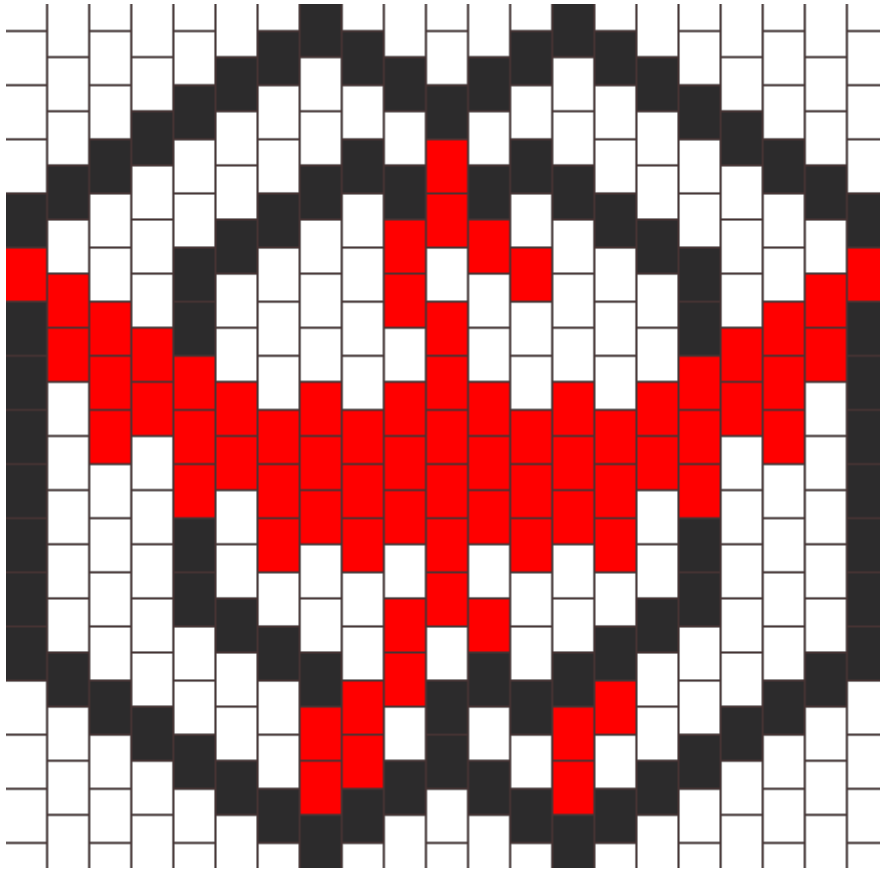

Valor 2 Kandi Pattern

Created by: sicofan49

20 columns wide x 15 rows tall

687

81

72