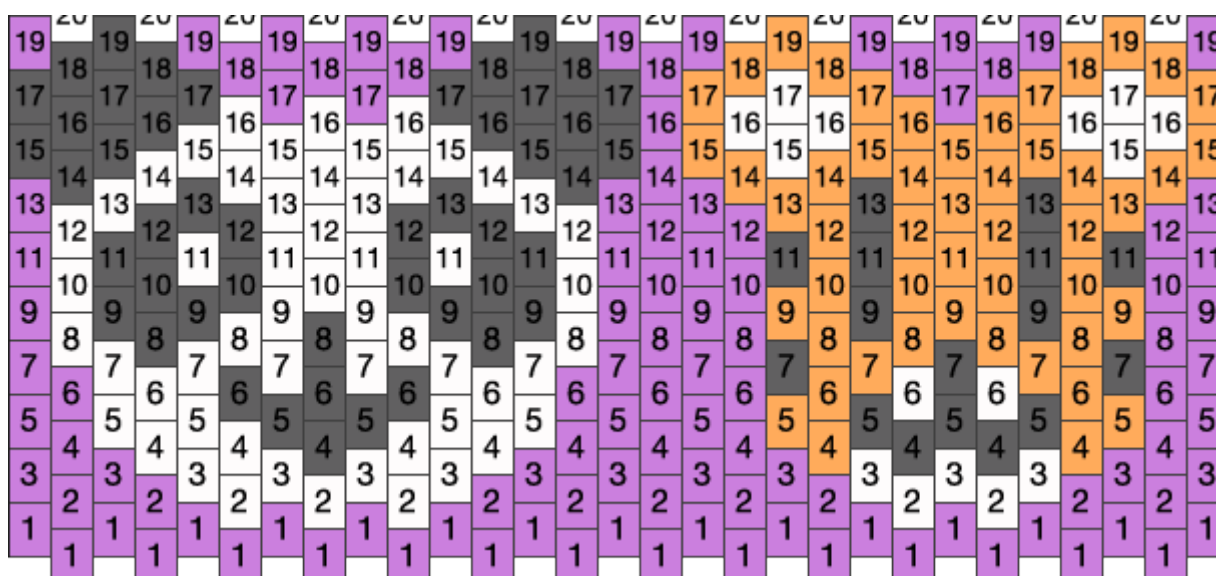

Love Animals Kandi Pattern

Created by: AshlyeCross

29 columns wide x 21 rows tall

395

63

50

107