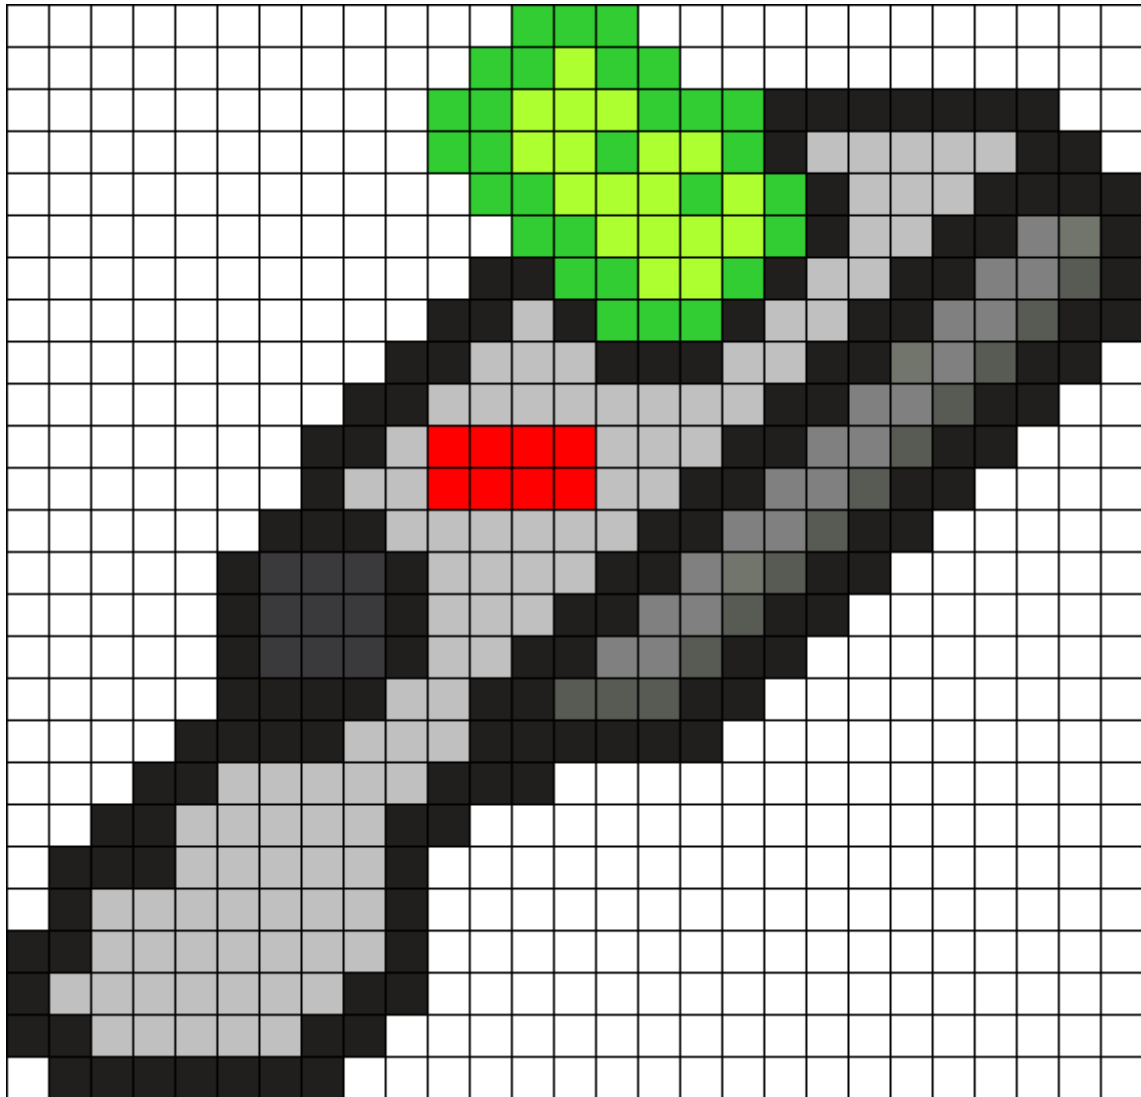

Rick Portal Gun Kandi Pattern

Created by: kandi_queen_4_life

27 columns wide x 26 rows tall

841 3 29 97 19 138 8 9 18 13