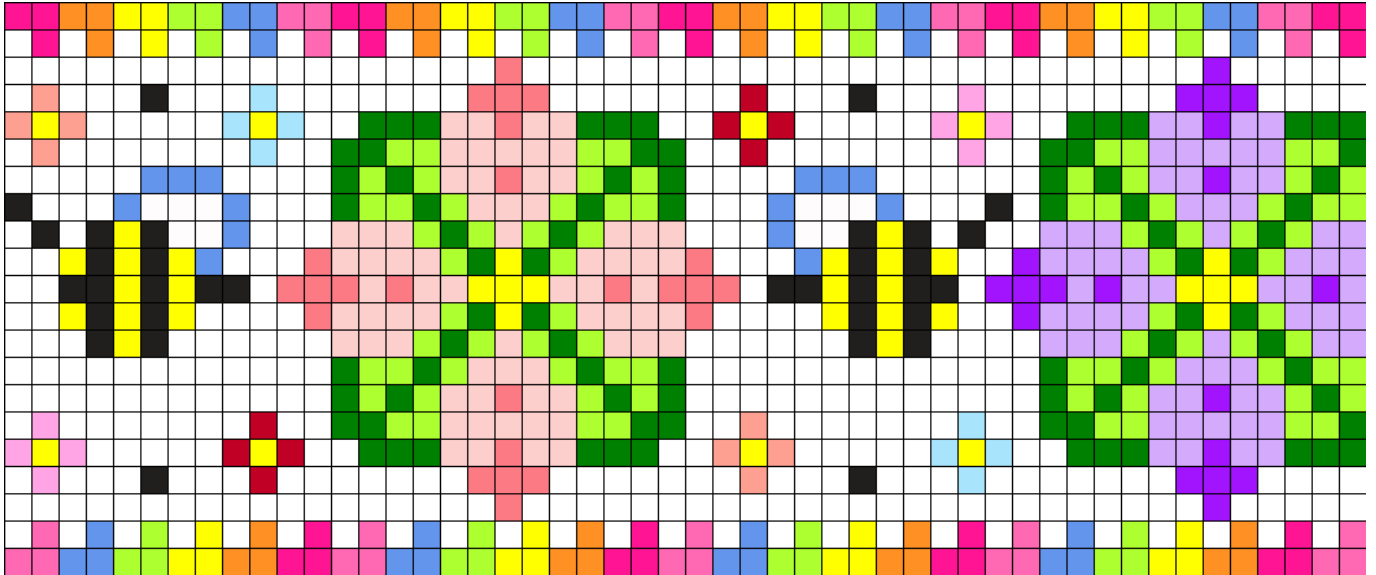

Copied With Permission Bee Picture Kandi Pattern

Created by: Nicky

50 columns wide x 21 rows tall

24	62	38	27	27	104	34	10	8	8	8	8	19
64	24	68	82									