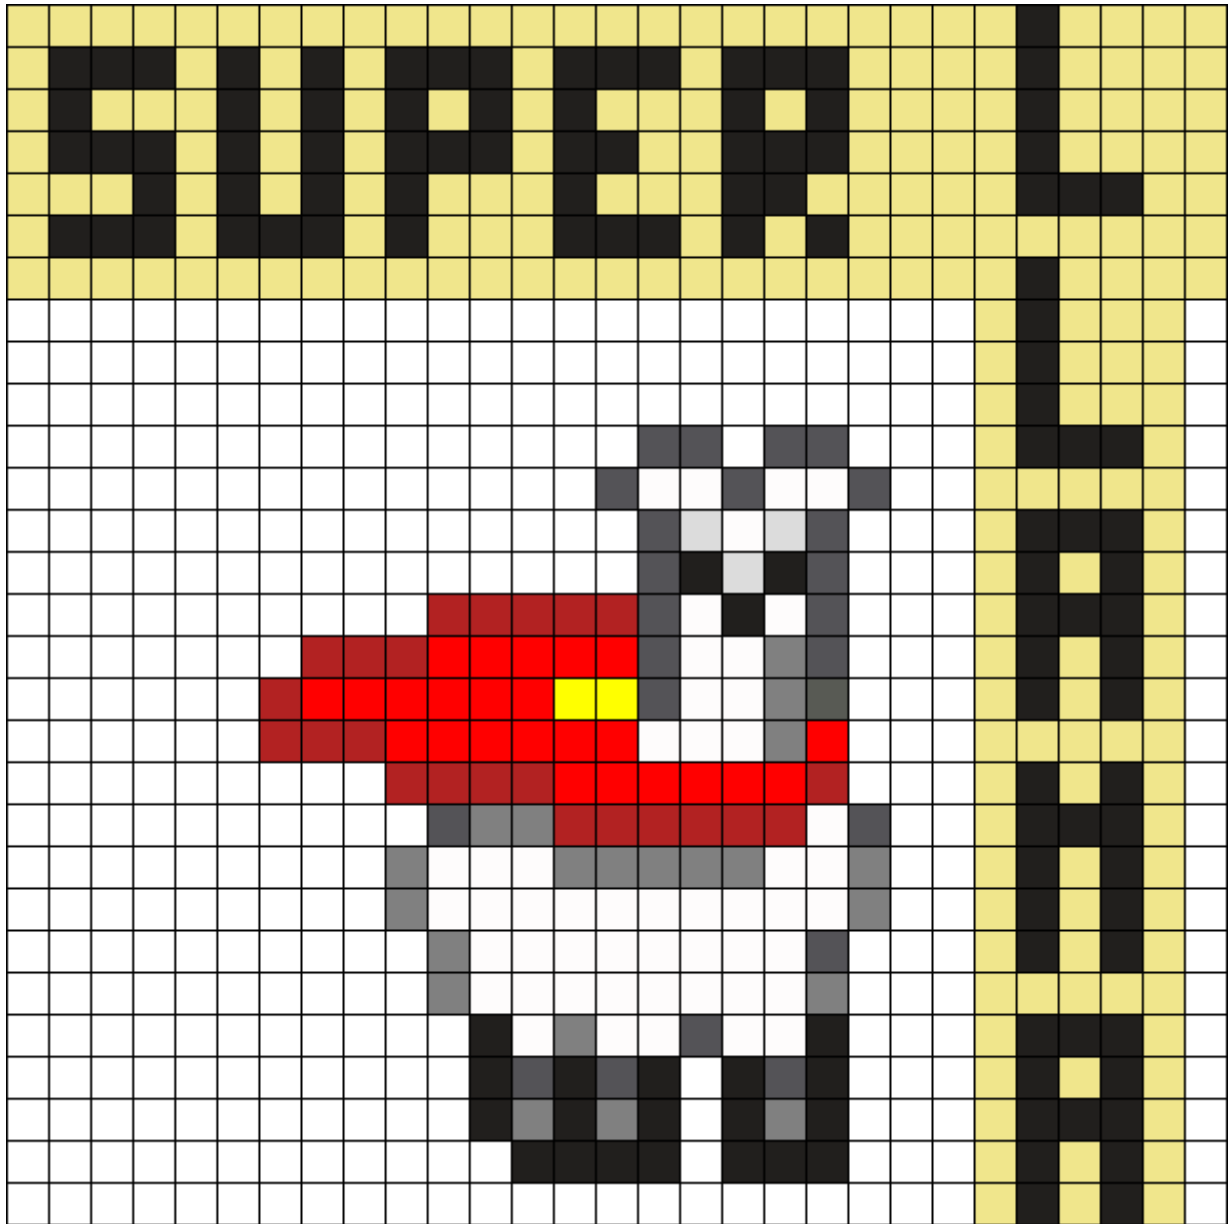

SuperLlama Kandi Pattern

Created by: ThisLittleKitten

29 columns wide x 29 rows tall

841 125 23 21 51 23 24 2 3 1 210