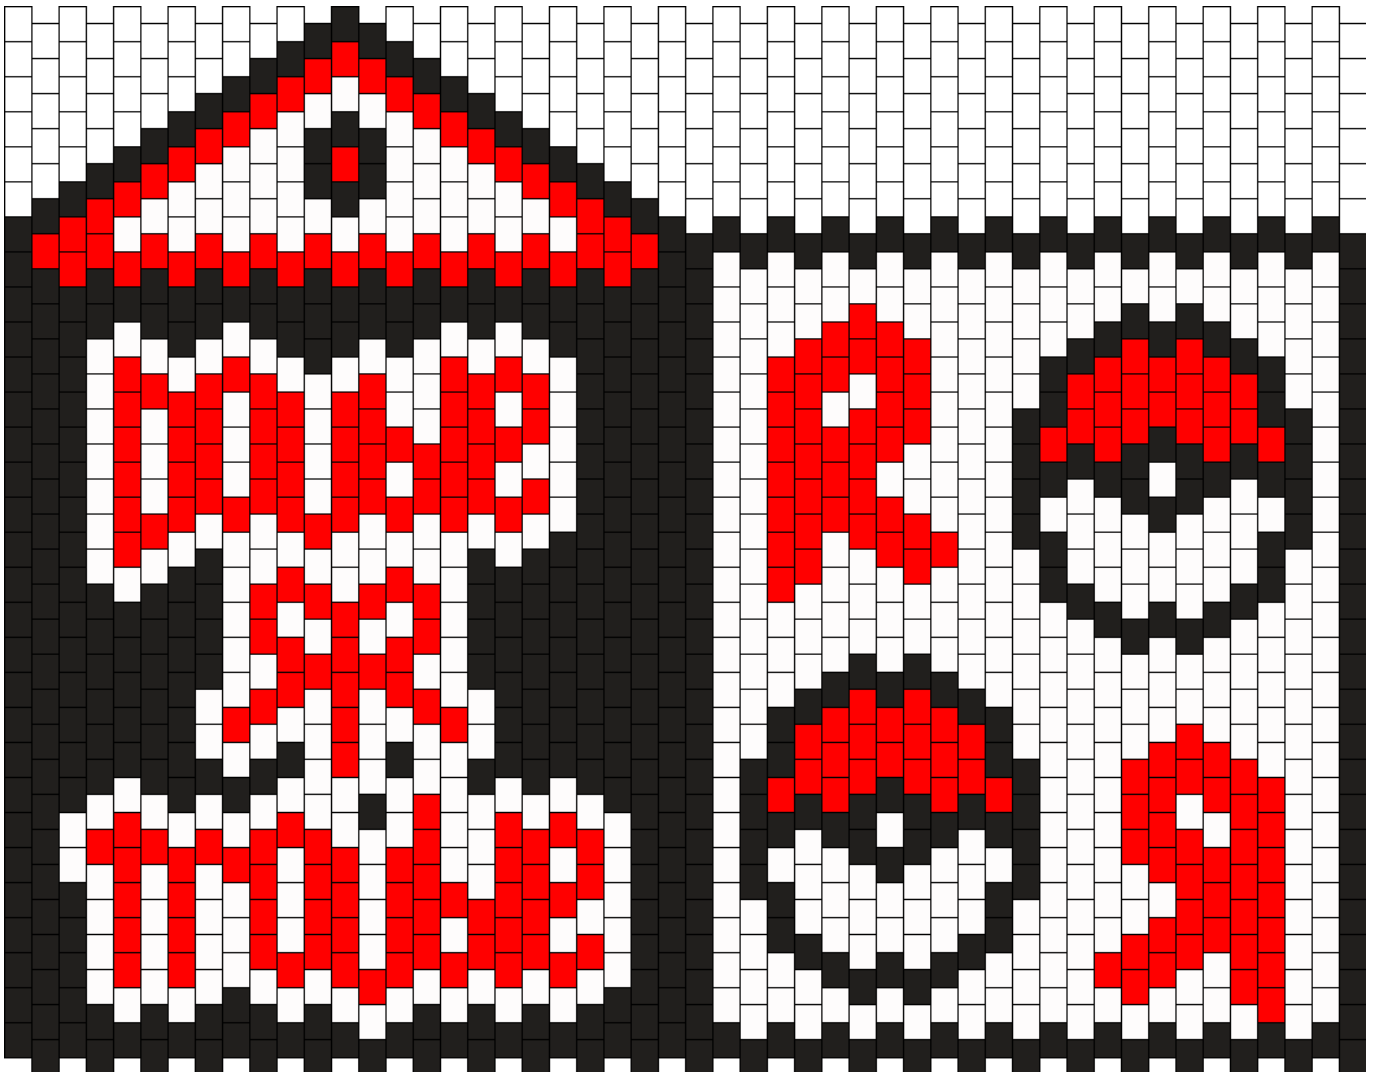

Team Rocket Purse Kandi Pattern

Created by: Raiichuu

50 columns wide x 30 rows tall

1500	3	6	515	499	292
------	---	---	-----	-----	-----