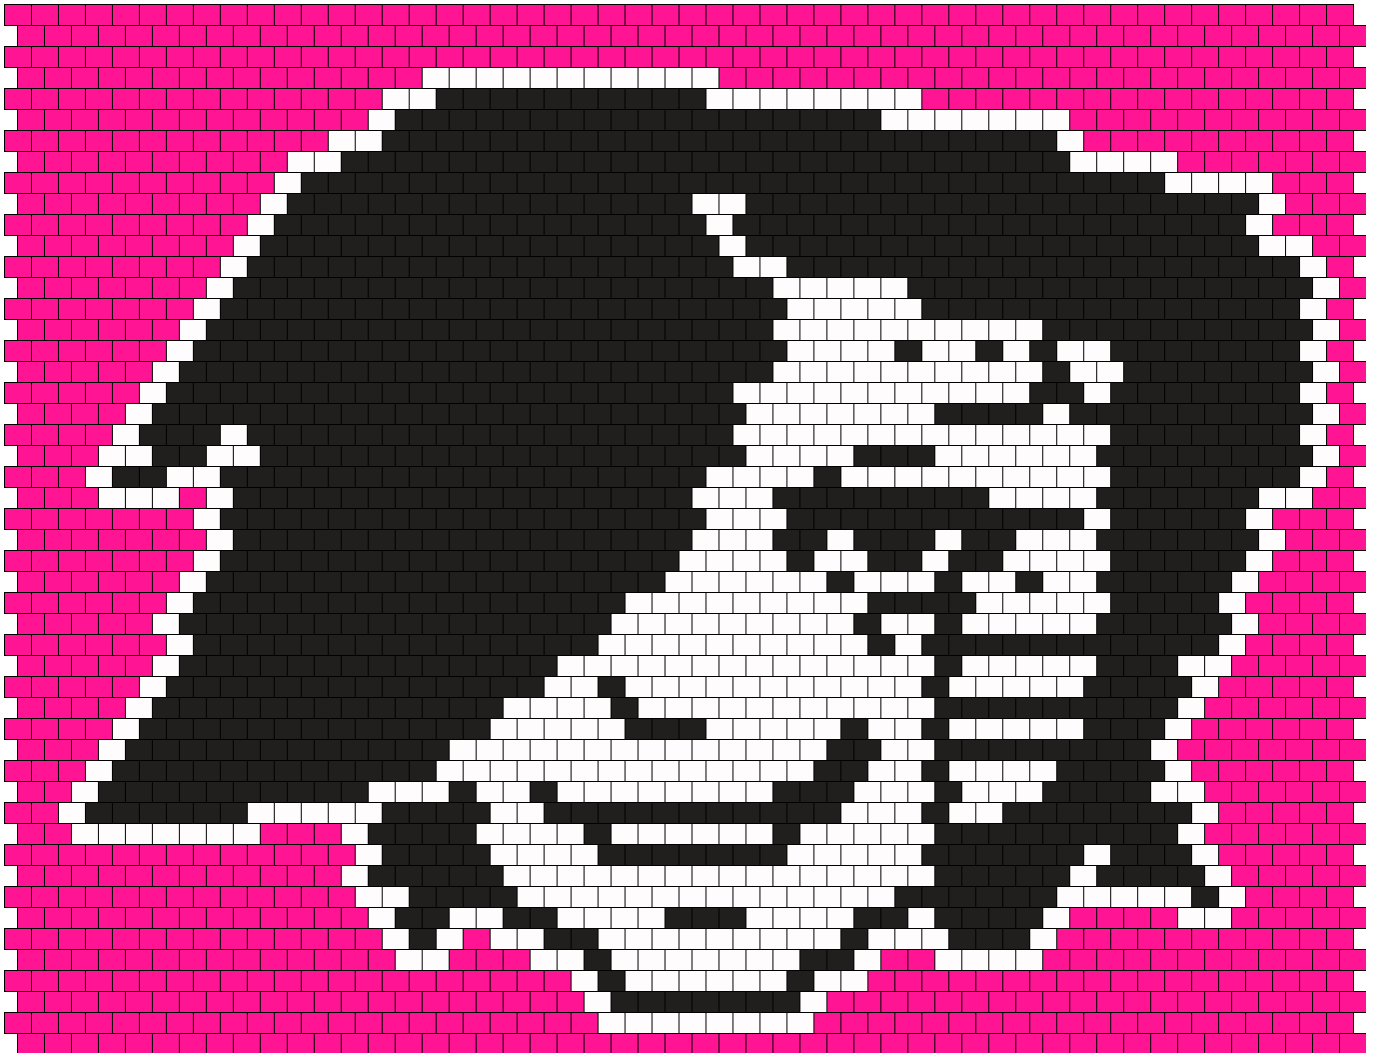

Mettaton EX Face Sprite Panel Kandi Pattern

Created by: Beck

0 columns wide x 50 rows tall

585 1054 862