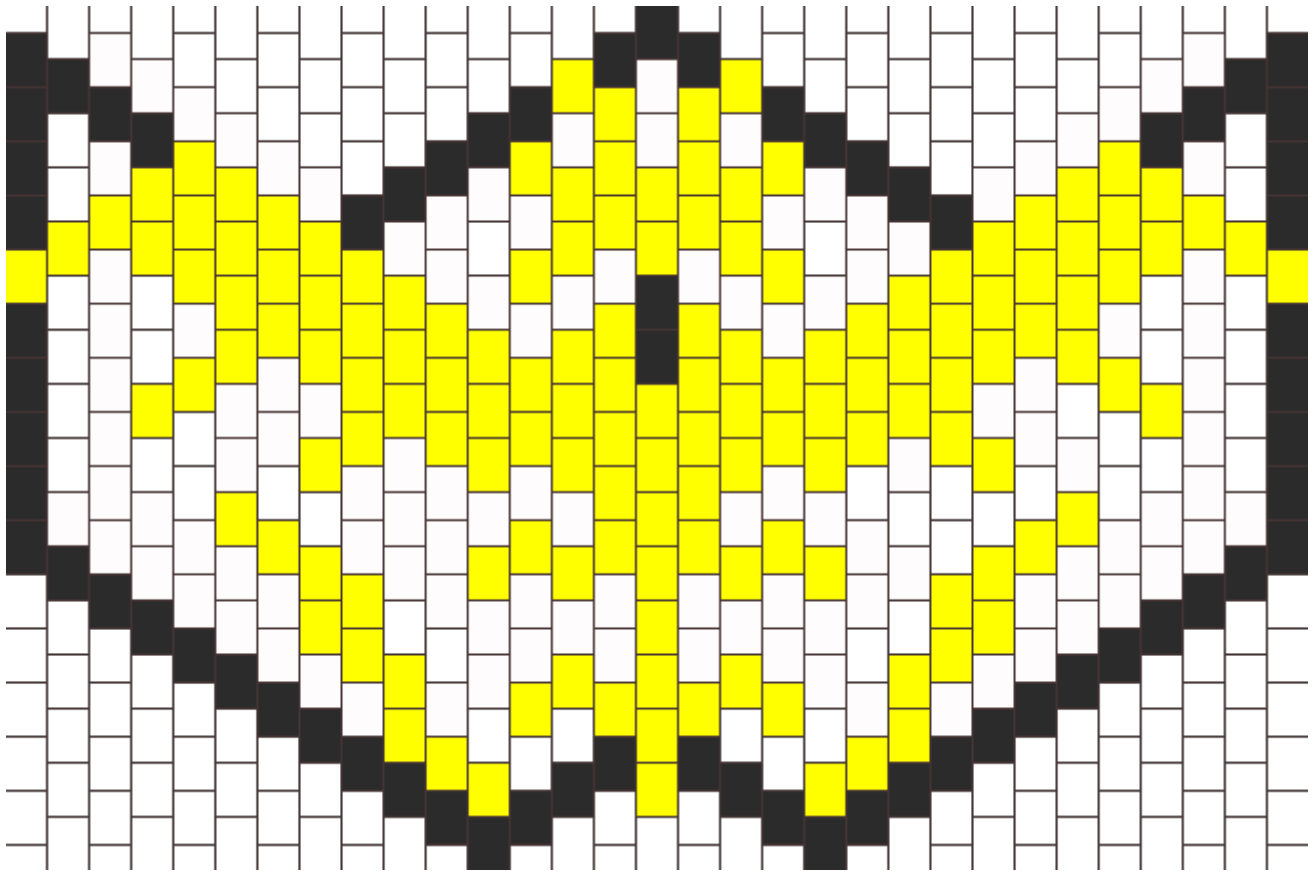

Instinct Kandi Pattern

Created by: sicofan49

30 columns wide x 15 rows tall

512

1

115

146

66