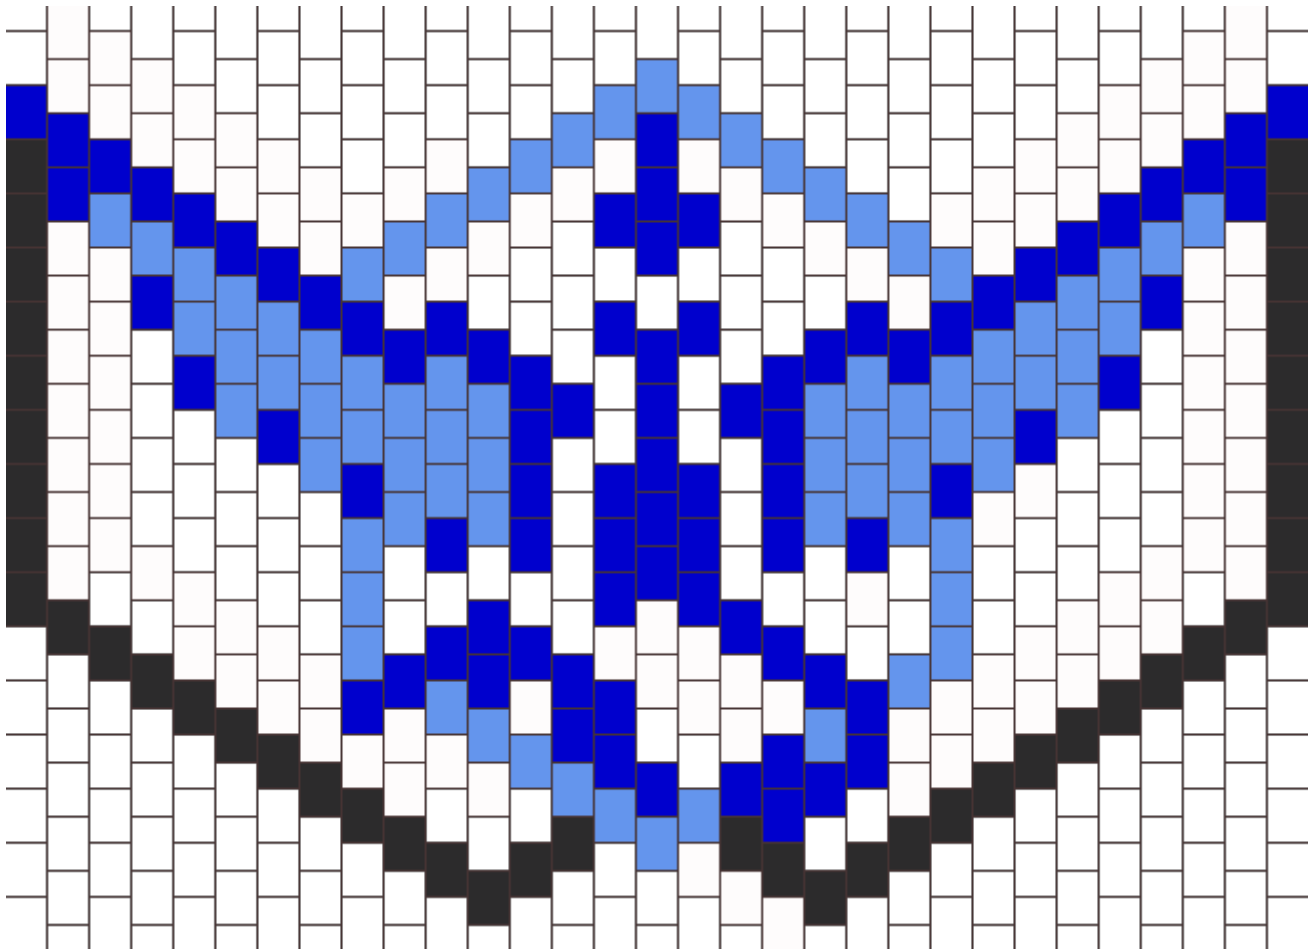

Mystic Mask Kandi Pattern

Created by: sicofan49

30 columns wide x 17 rows tall

523

84

44

76

113