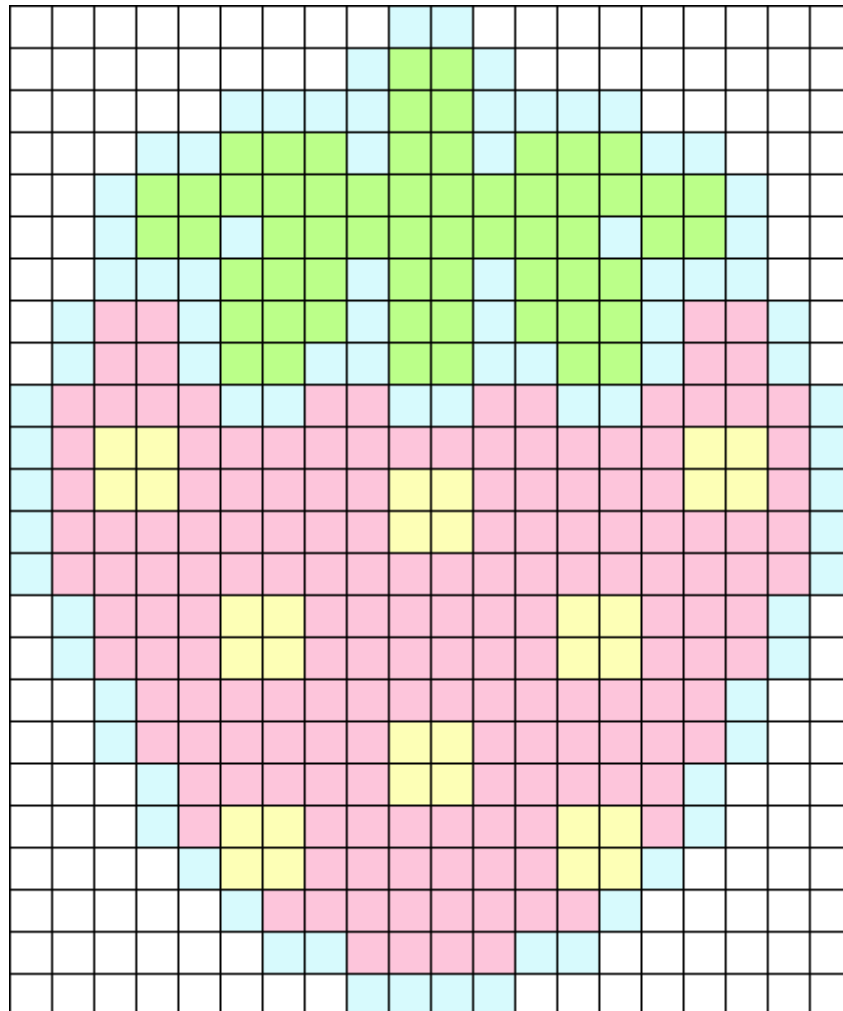

Kawaii Strawberry Necklace Charm Kandi Pattern

Created by: Raiichuu

20 columns wide x 24 rows tall

86	166	32	60
----	-----	----	----