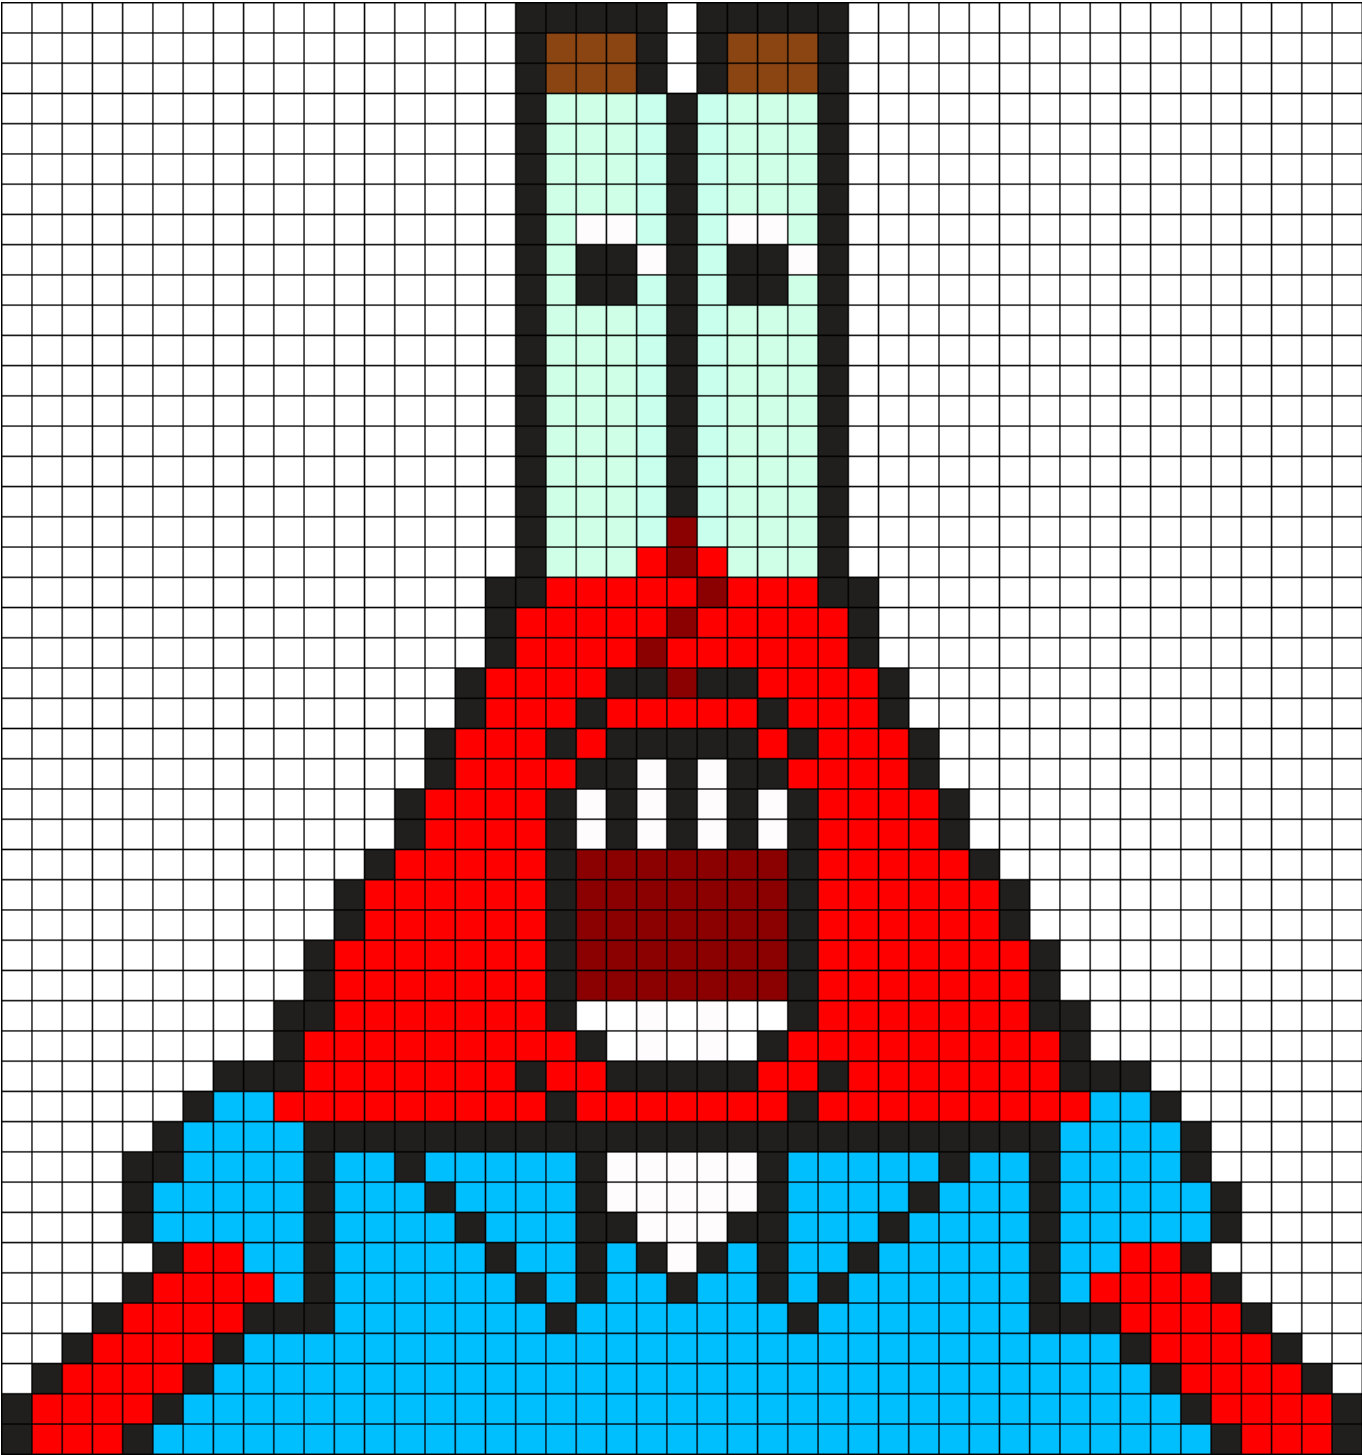

Mr Krabs Shocked Kandi Pattern

Created by: Art_Junkie
45 columns wide x 48 rows tall

| | | | | | | | | |
|----|-----|----|-----|----|----|----|---|-----|
| 83 | 266 | 12 | 268 | 34 | 41 | 29 | 8 | 271 |
|----|-----|----|-----|----|----|----|---|-----|