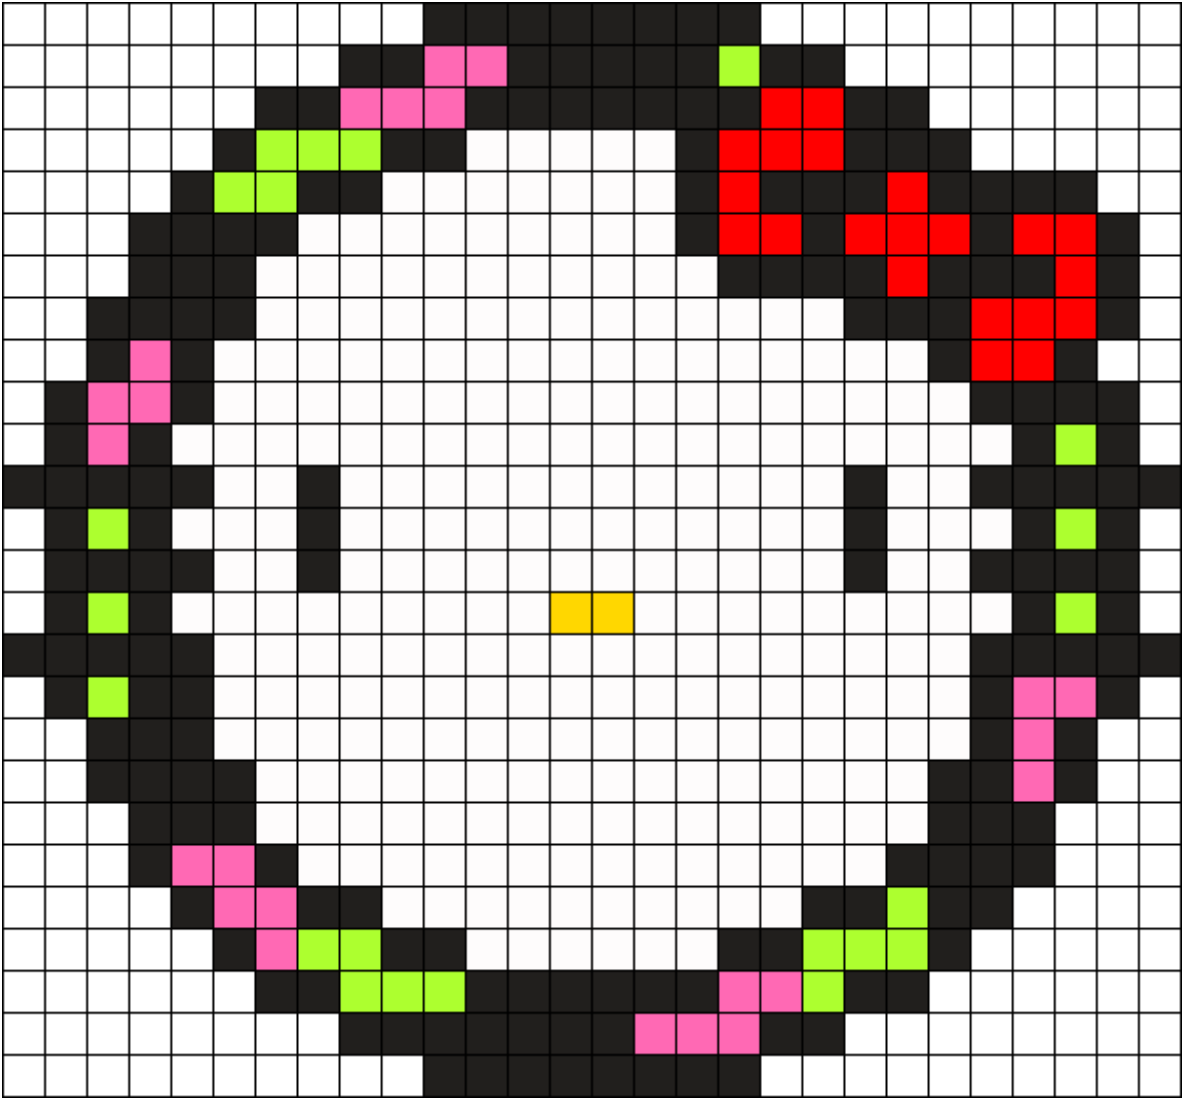

# Hello Kitty DreamCatcher Kandi Pattern

Created by: Caramel\_Kame

28 columns wide x 26 rows tall

841 198 285 2 21 22 23