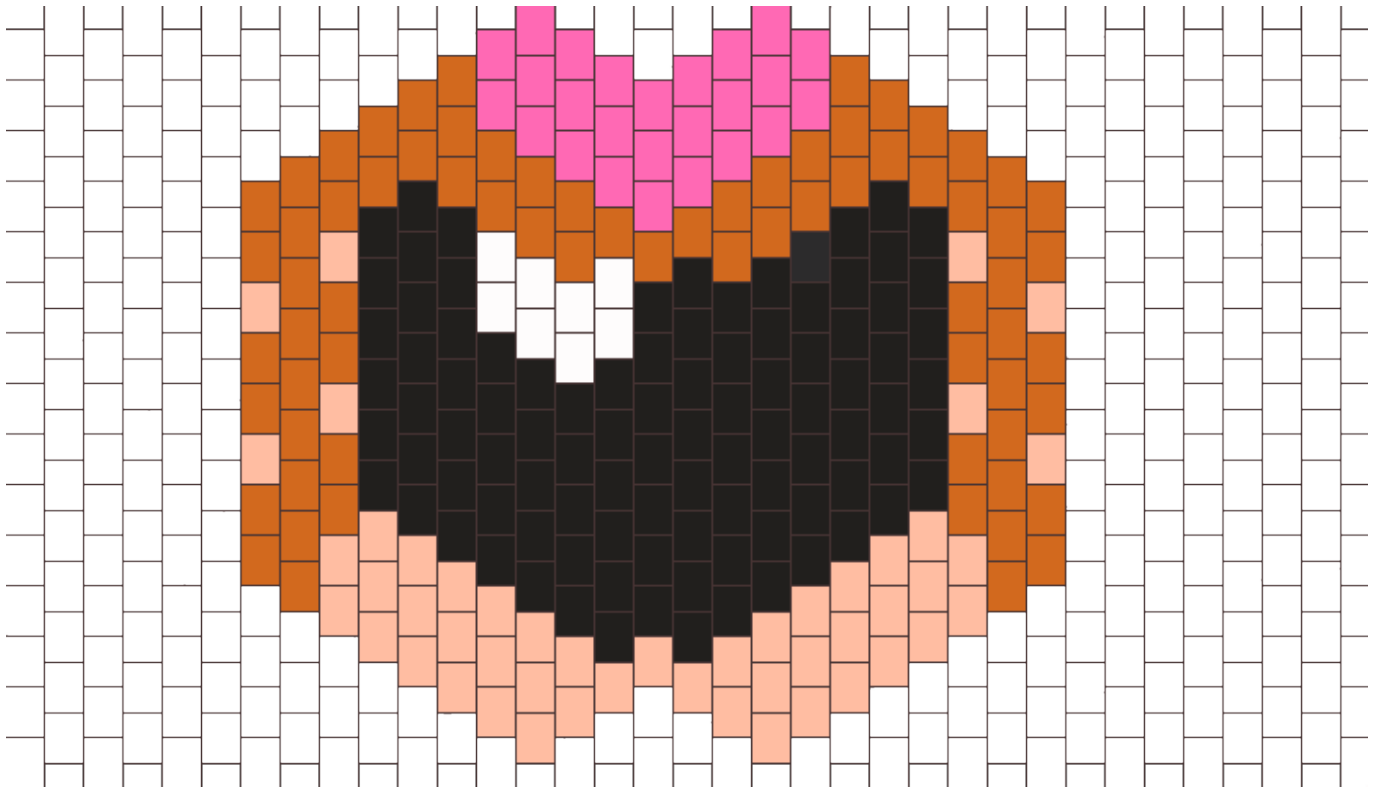

# Uncle Grandpa Mask Kandi Pattern

Created by: kattrina87

34 columns wide x 15 rows tall

290	49	25	71	1	96	8
-----	----	----	----	---	----	---