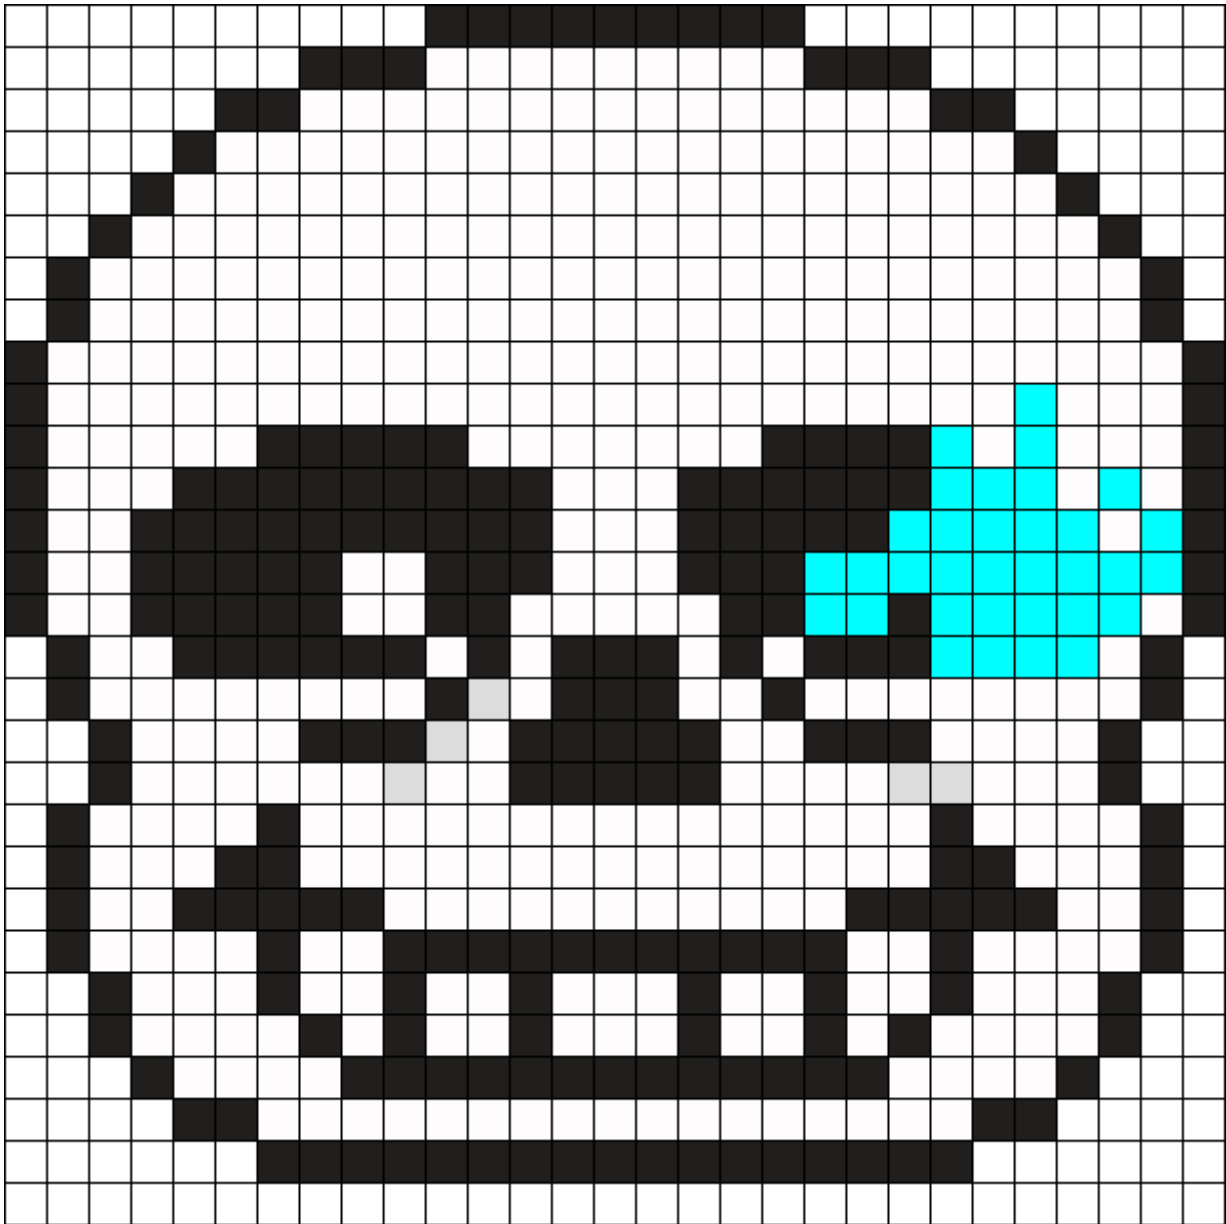

Sans Angered Kandi Pattern

Created by: Smollbean

29 columns wide x 29 rows tall

841

240

419

5

33