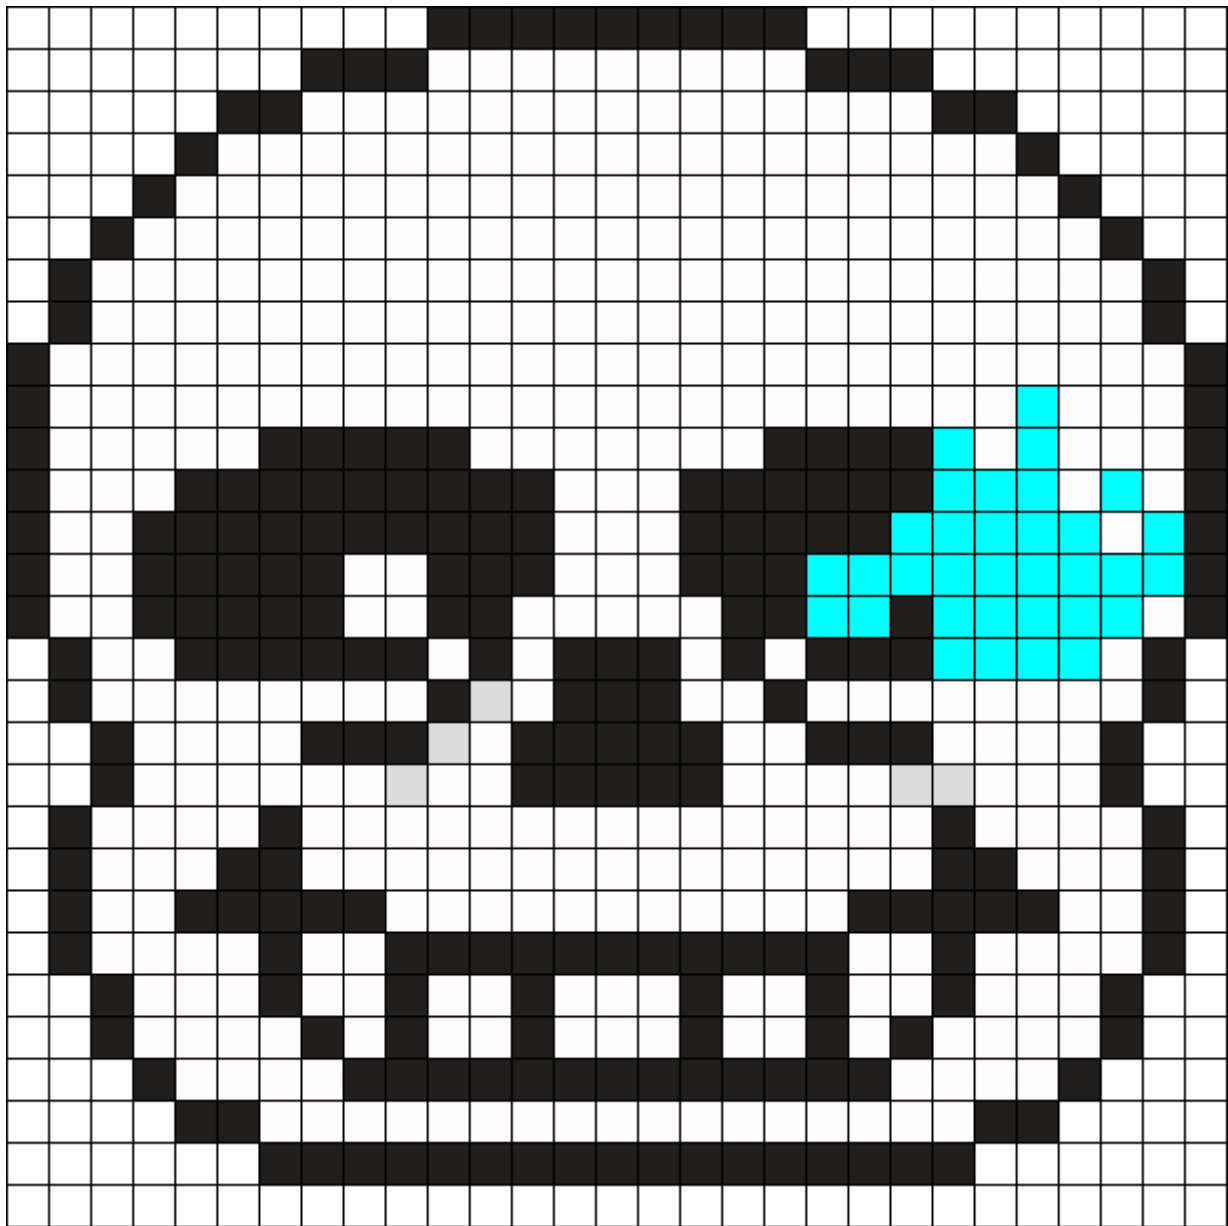

Sans Angered Kandi Pattern

Created by: Smollbean

29 columns wide x 29 rows tall

841

240

419

5

33